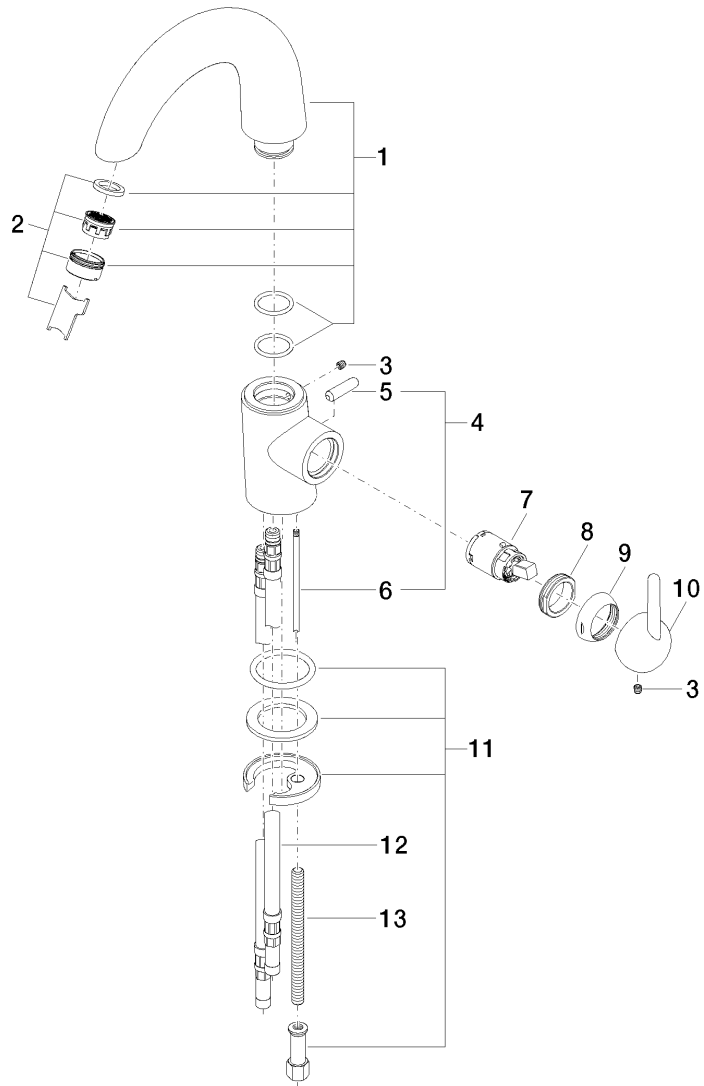

**Exploded assembly drawing**

14 Ablaufgarnitur 04.11.01.001.00-ff

## SOURCE Single-lever basin mixer 155mm

Article number: 33513940

### Order quantity

No.	Article number	Name	Installation quantity
1	90119401002ff	spout	1
2	90230102604ff	aerator	1
3	09311103090	pin	2
4	04209403080ff	pull-rod	1
5	092094030ff	handle	1
6	093109080ff	pull-rod	1
7	09150504190	cartridge	1
8	092404130-07	nut	1
9	092830015ff	cover	1
10	092094040ff	handle	1
11	0430110387590	fixing set	1
12	0430040160090	hose	2
13	09311101290	pin	1
14	04110100100ff	pop-up waste	1