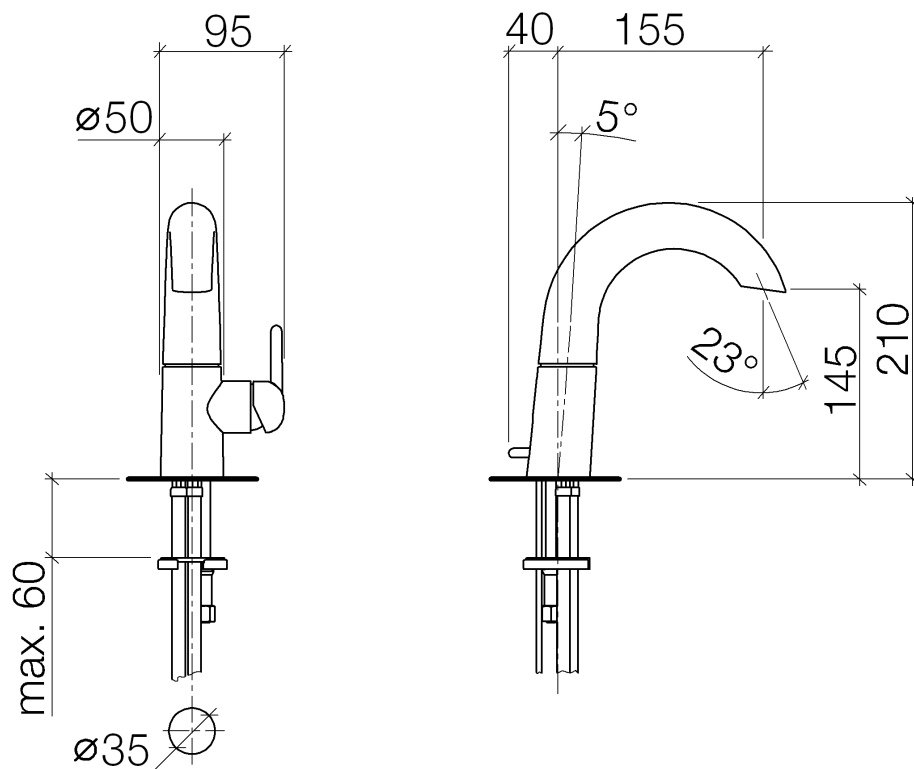

SOURCE Single-lever basin mixer 155mm

Article number: 33513940

Dimensioned drawing

33 513 940-FF