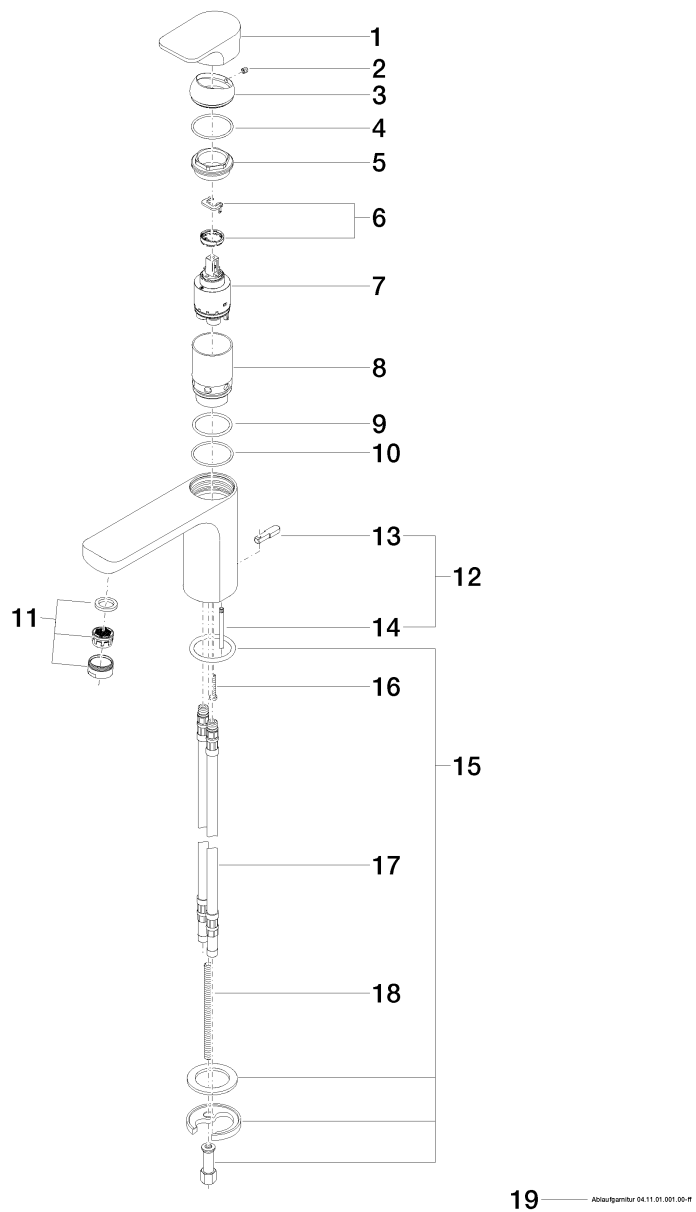

Exploded assembly drawing

CULT Single-lever washbasin mixer

Article number: 33500960

Order quantity

No.	Article number	Name	Installation quantity
1	092096001ff	handle	1
2	09311103090	pin	1
3	092830017ff	cover	1
4	09141011190	seal	1
5	09240414990	nut	1
6	0428101480090	accessories	1
7	09150506390	cartridge	1
8	0918400811090	sleeve	1
9	09141011990	seal	1
10	09141003490	seal	1
11	90230111801ff	aerator	1
12	04209600500ff	pull-rod	1
13	092096005ff	handle	1
14	093109080ff	pull-rod	1
15	0430110387590	fixing set	1
16	09303008490	screw	1
17	0430040160090	hose	2
18	09311101290	pin	1
19	04110100100ff	pop-up waste	1