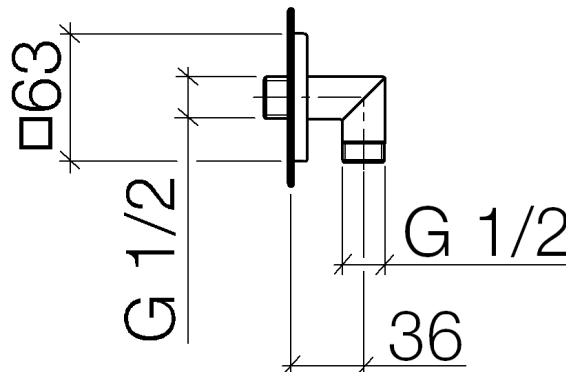

Product specifications

- 1/2" shower outlet
- rosette 63 x 63 mm
- 1/2" connection

Intrinsic protection against back flow.

Surfaces

- chrome

28450960-00

Exploded assembly drawing

Order quantity

No.	Article number	Name	Installation quantity
------------	-----------------------	-------------	------------------------------

Flow rate chart