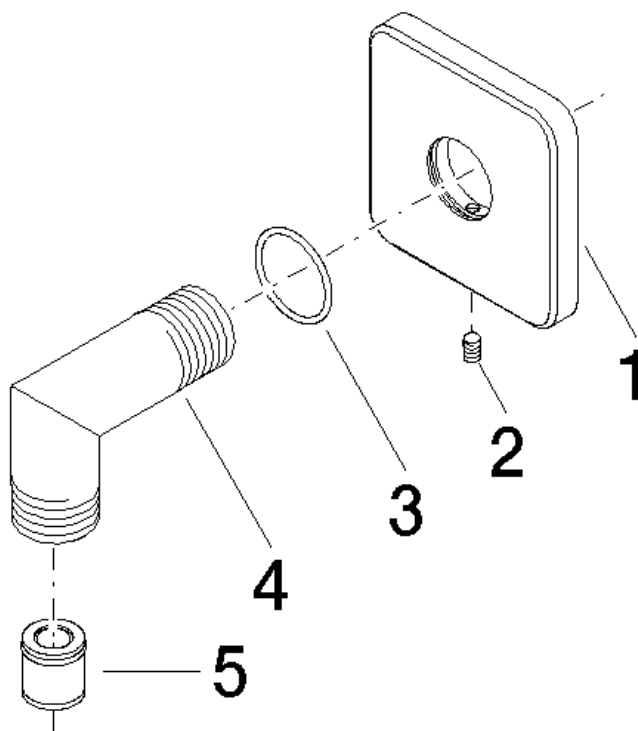

Product specifications

- 1/2" shower outlet
- rosette 63 x 63 mm
- 1/2" connection

Intrinsic protection against back flow.

Surfaces

- chrome

28450960-00

Exploded assembly drawing

Order quantity

No.	Article number	Name	Installation quantity
------------	-----------------------	-------------	------------------------------

Flow rate chart