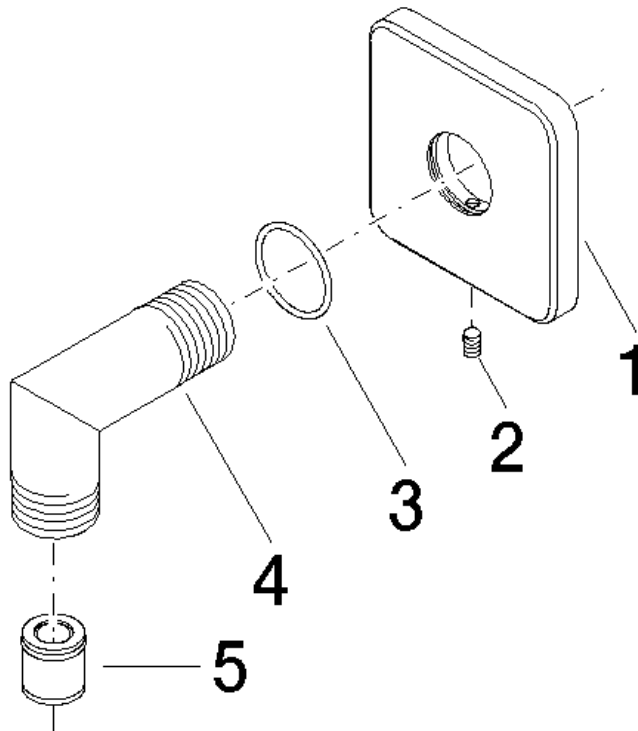

Exploded assembly drawing

CULT 1/2" wall elbow

Article number: 28450960

Order quantity

No.	Article number	Name	Installation quantity
1	092796001ff	rosette	1
2	09311104890	pin	1
3	09141009890	seal	1
4	091103121ff	connection	1
5	09230104090	back-flow preventer	1