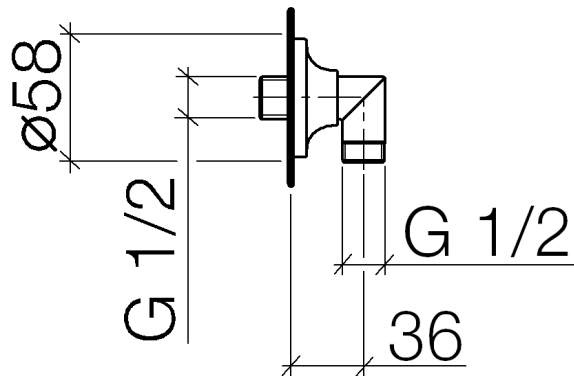

Product specifications

Surfaces

- chrome 28450955-00
- champagne 28450955-47

Exploded assembly drawing

Order quantity

No.	Article number	Name	Installation quantity
------------	-----------------------	-------------	------------------------------

Flow rate chart