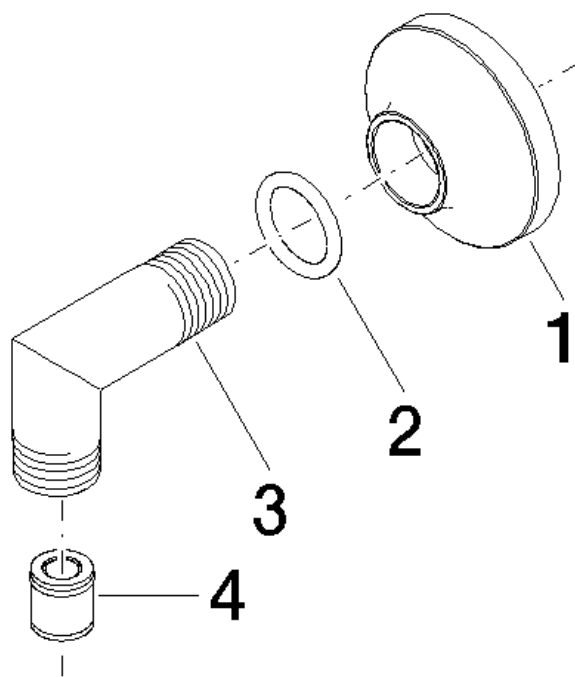

Product specifications

Surfaces

- chrome 28450955-00
- champagne 28450955-47

Exploded assembly drawing

Order quantity

No.	Article number	Name	Installation quantity
------------	-----------------------	-------------	------------------------------

Flow rate chart