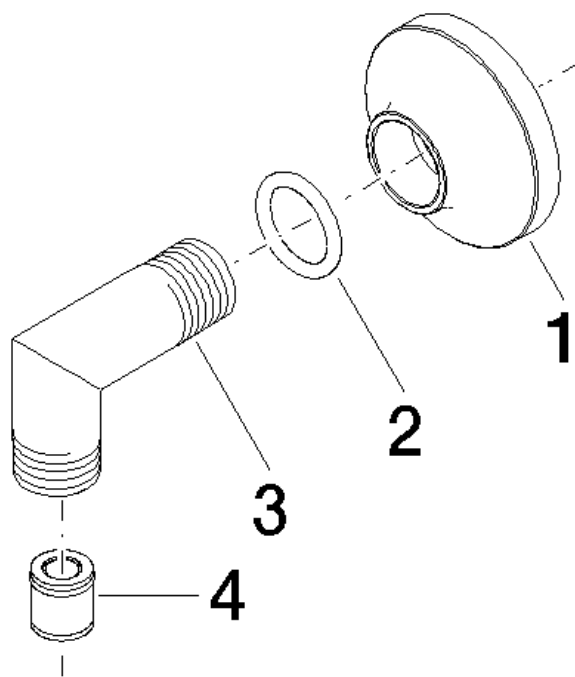

Exploded assembly drawing

Order quantity

| No. | Article number | Name | Installation quantity |
|------------|-----------------------|---------------------|------------------------------|
| 1 | 092795503ff | rosette | 1 |
| 2 | 09141002690 | seal | 1 |
| 3 | 091103121ff | connection | 1 |
| 4 | 09230104090 | back-flow preventer | 1 |