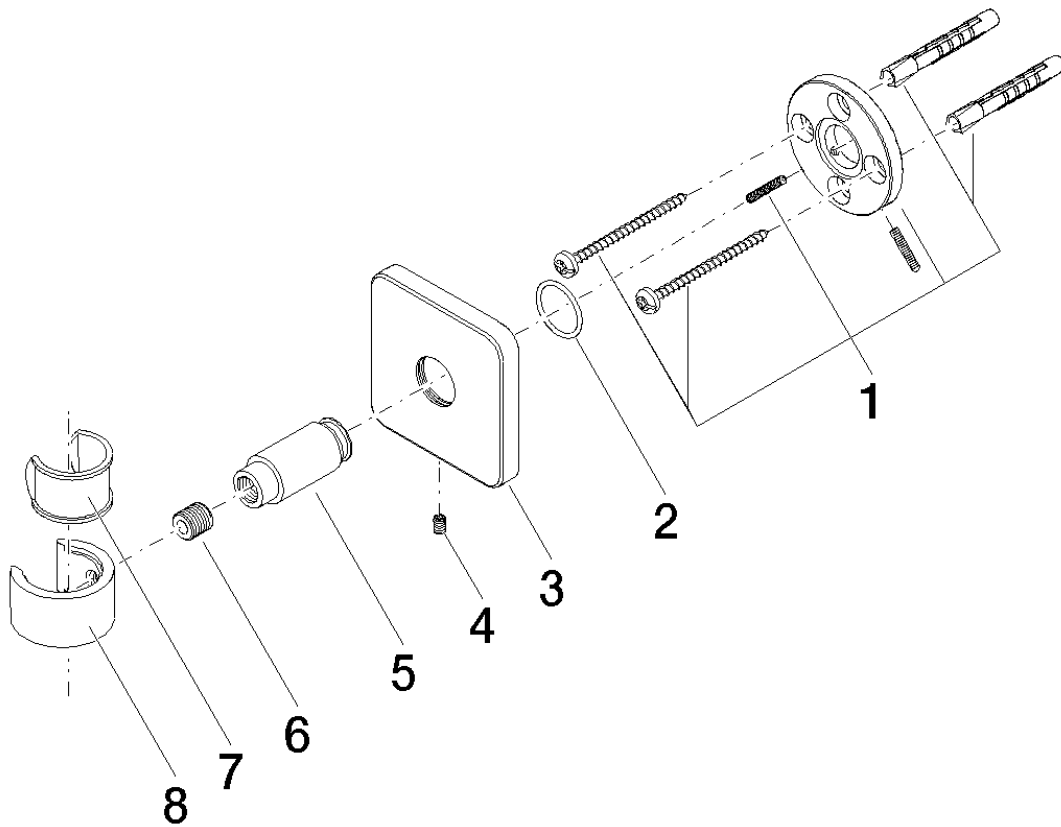

Product specifications

- rosette 63 x 63 mm

Surfaces

- chrome 28050960-00

Exploded assembly drawing

Bath & Spa

CULT Wall bracket

Article number: 28050960