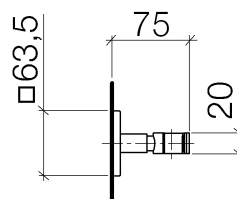

Product specifications

- rosette 63 x 63 mm

Surfaces

- chrome 28050960-00

Exploded assembly drawing

Bath & Spa

CULT Wall bracket

Article number: 28050960