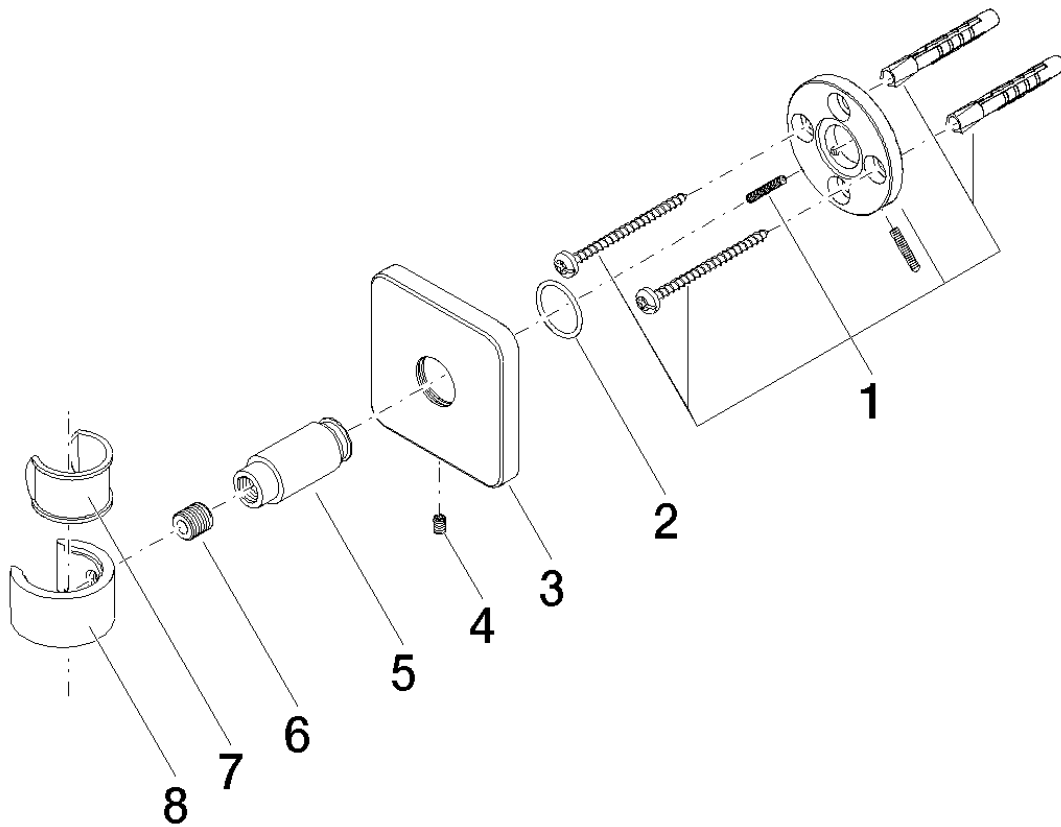

**Exploded assembly drawing**

## CULT Wall bracket

Article number: 28050960

### Order quantity

No.	Article number	Name	Installation quantity
1	0517207320090	fixing set	1
2	09141003290	seal	1
3	082796500ff	rosette	1
4	09311100890	pin	1
5	081762550ff	holder	1
6	08185058590	screw	1
7	09184003590	sleeve	1
8	091720014ff	holder	1