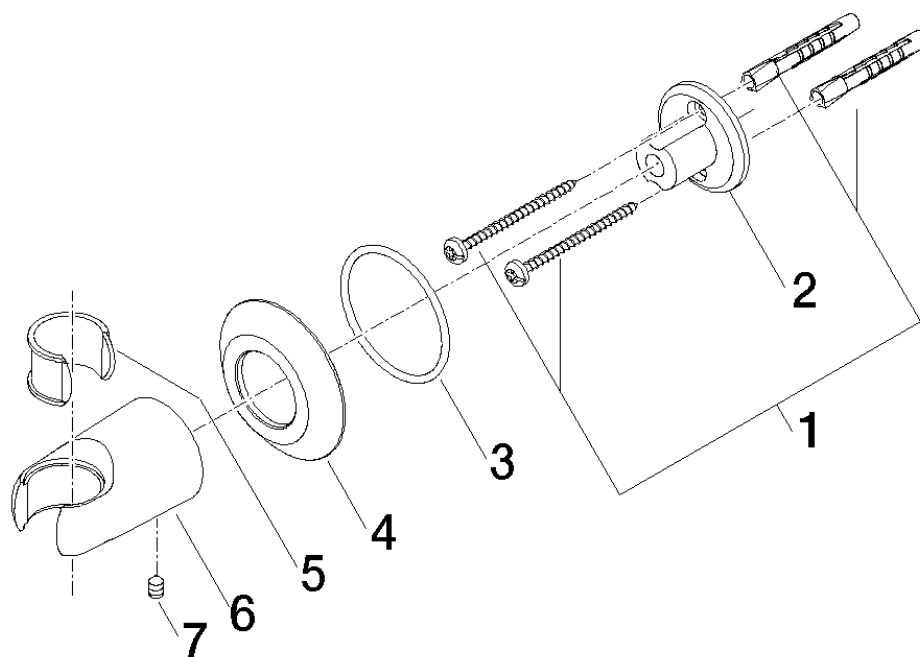

SOURCE Wall bracket
Article number: 28050940

Exploded assembly drawing

SOURCE Wall bracket

Article number: 28050940

Order quantity

No.	Article number	Name	Installation quantity
1	0530310250090	fixing set	1
2	081720709ff	holder	1
3	09141004990	seal	1
4	092794001ff	rosette	1
5	09184003590	sleeve	1
5	09184003590	sleeve	1
6	091720018ff	holder	1
7	09311100490	pin	1