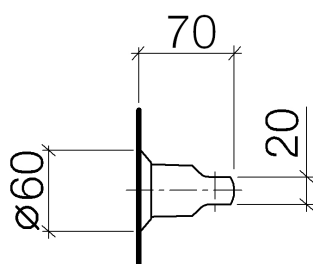

SOURCE Wall bracket
Article number: 28050940

Exploded assembly drawing

SOURCE Wall bracket

Article number: 28050940

Order quantity

No.	Article number	Name	Installation quantity
1	0530310250090	fixing set	1
2	081720709ff	holder	1
3	09141004990	seal	1
4	092794001ff	rosette	1
5	09184003590	sleeve	1
5	09184003590	sleeve	1
6	091720018ff	holder	1
7	09311100490	pin	1