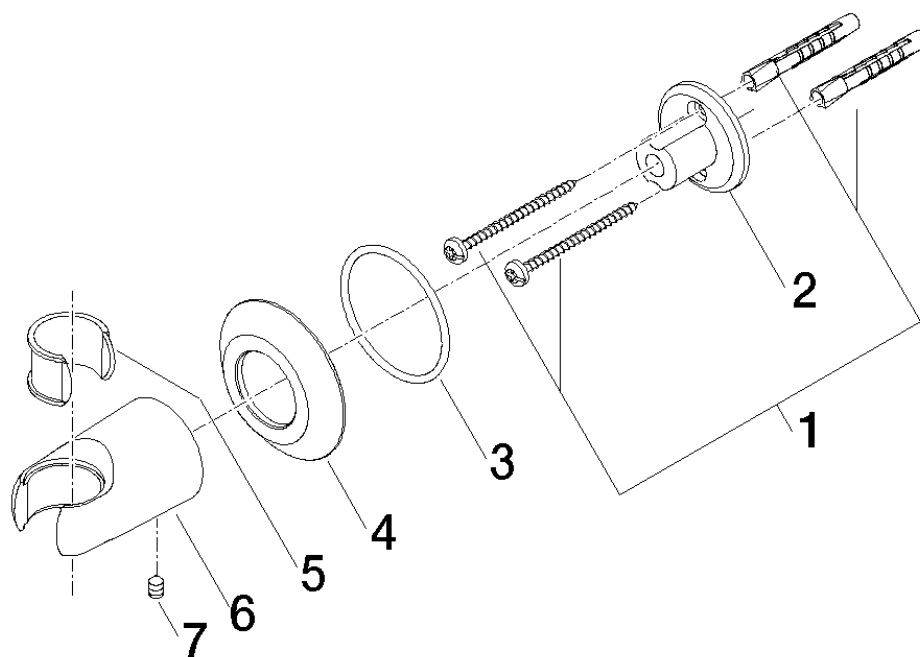

**Exploded assembly drawing**

## SOURCE Wall bracket

Article number: 28050940

### Order quantity

No.	Article number	Name	Installation quantity
1	0530310250090	fixing set	1
2	081720709ff	holder	1
3	09141004990	seal	1
4	092794001ff	rosette	1
5	09184003590	sleeve	1
5	09184003590	sleeve	1
6	091720018ff	holder	1
7	09311100490	pin	1