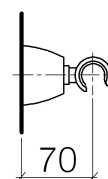

Product specifications

- rosette 55 x 55 mm

Surfaces

- chrome

28050910-00

Exploded assembly drawing

Order quantity

No.	Article number	Name	Installation quantity
------------	-----------------------	-------------	------------------------------