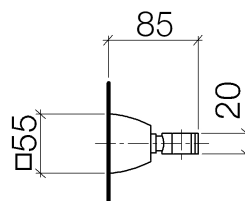

Product specifications

- rosette 55 x 55 mm

Surfaces

- chrome

28050910-00

Exploded assembly drawing

Order quantity

No.	Article number	Name	Installation quantity
------------	-----------------------	-------------	------------------------------