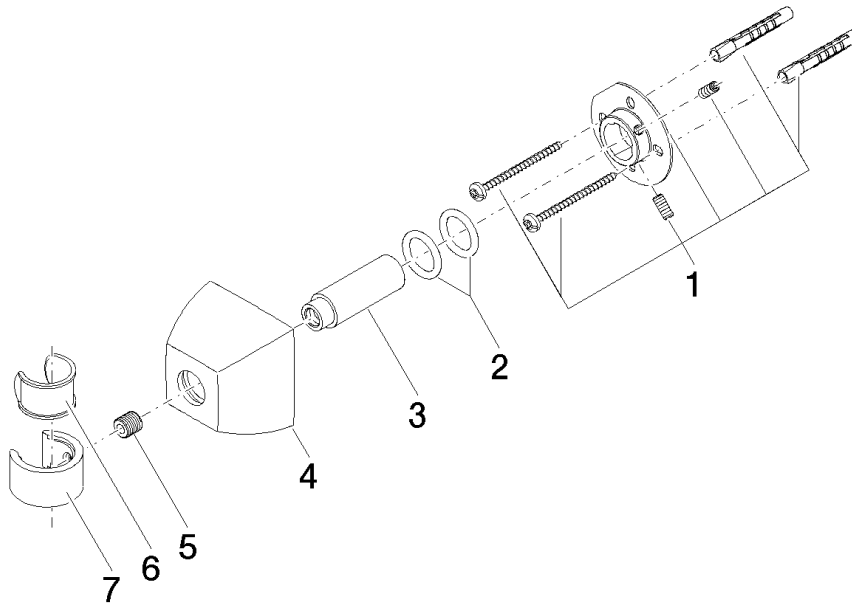

Product specifications

- rosette 55 x 55 mm

Surfaces

- chrome

28050910-00

Exploded assembly drawing

Order quantity

No.	Article number	Name	Installation quantity
------------	-----------------------	-------------	------------------------------