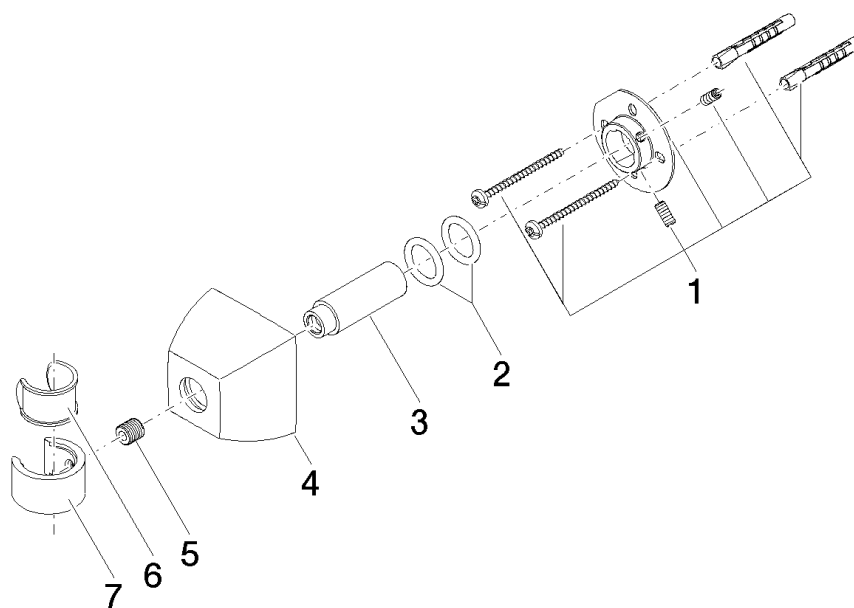

Exploded assembly drawing

SQUARE Wall bracket

Article number: 28050910

Order quantity

No.	Article number	Name	Installation quantity
1	0517207070090	fixing set	1
2	09141000690	seal	2
3	091720017ff	holder	1
4	091791001ff	holder	1
5	08185058590	screw	1
6	09184003590	sleeve	1
7	091720014ff	holder	1