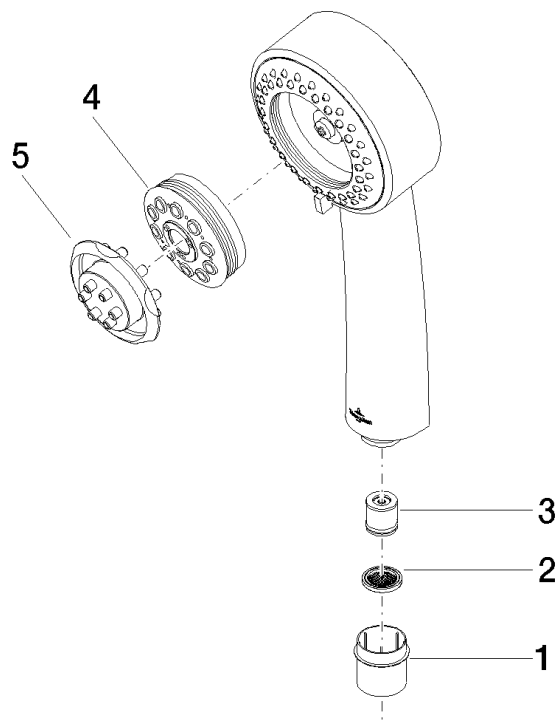

Product specifications

- three settings: normal flow, soft flow, massage flow
- with anti-scale system
- spray head \varnothing 95mm
- 1/2" connection
- max. flow 9 l/min

Intrinsic protection against back flow.

Surfaces

- | | |
|-------------|-------------|
| • chrome | 28002968-00 |
| • champagne | 28002968-47 |

Exploded assembly drawing

Bath & Spa

Serienübergreifende Artikel Hand shower

Article number: 28002968