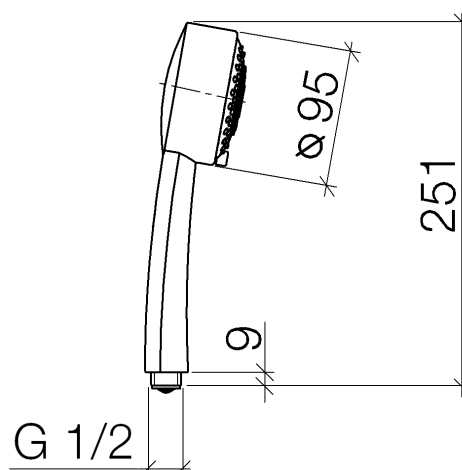

Product specifications

- three settings: normal flow, soft flow, massage flow
- with anti-scale system
- spray head \varnothing 95mm
- 1/2" connection
- max. flow 9 l/min

Intrinsic protection against back flow.

Surfaces

- | | |
|-------------|-------------|
| • chrome | 28002968-00 |
| • champagne | 28002968-47 |

Exploded assembly drawing

Bath & Spa

Serienübergreifende Artikel Hand shower

Article number: 28002968

Order quantity

No.	Article number	Name	Installation quantity
------------	-----------------------	-------------	------------------------------

Flow rate chart