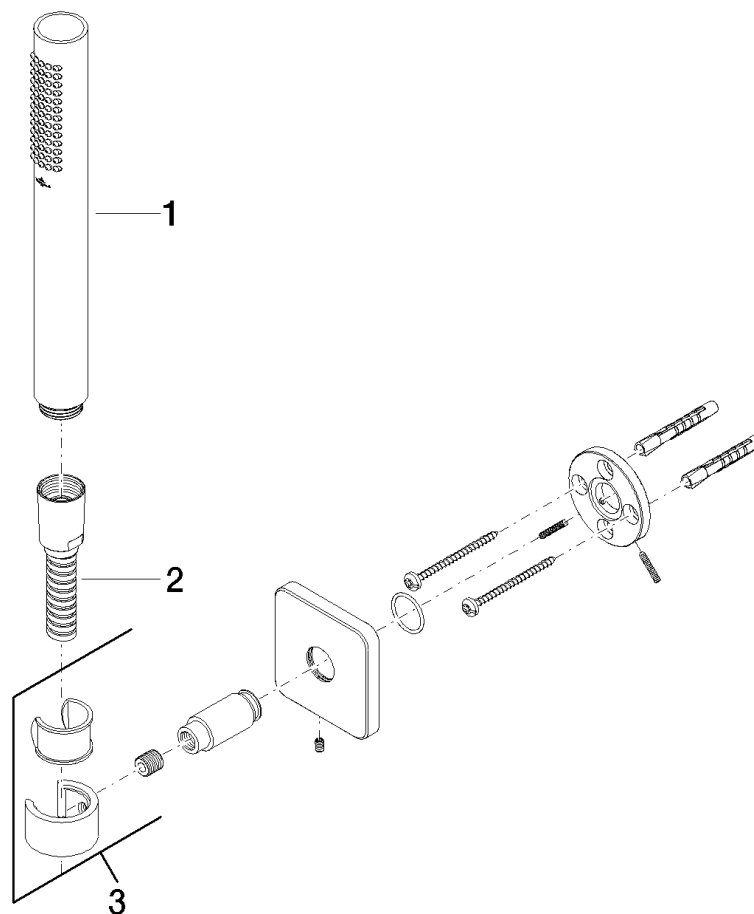

CULT Complete hand shower set 1/2"

Article number: 27806960

Exploded assembly drawing

CULT Complete hand shower set 1/2"

Article number: 27806960

Order quantity

No.	Article number	Name	Installation quantity
1	28013969ff	shower	1
2	28104970ff	hose	1
3	28050960ff	holder	1