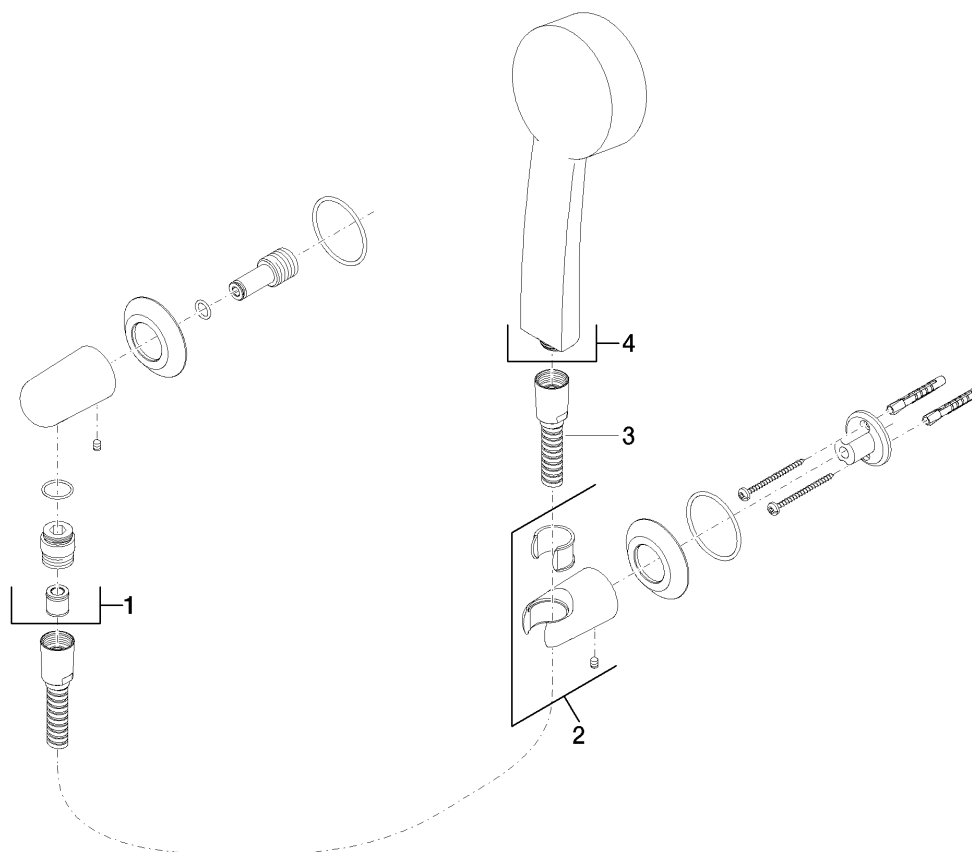

# SOURCE Complete hand shower set

Article number: 27803940

**Exploded assembly drawing**

## SOURCE Complete hand shower set

Article number: 27803940

### Order quantity

No.	Article number	Name	Installation quantity
1	28450940ff	connection	1
2	28050940ff	holder	1
3	28104970ff	hose	1
4	28002968ff	shower	1

# SOURCE Complete hand shower set

Article number: 27803940