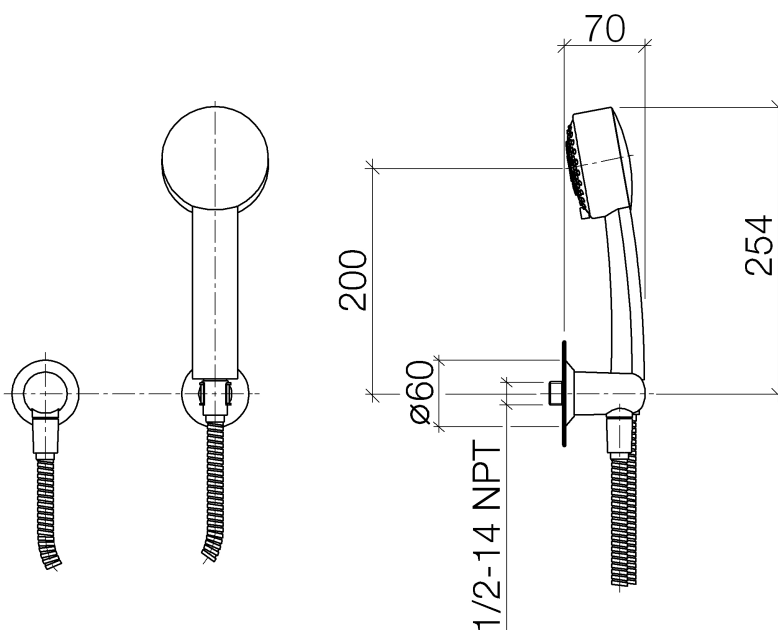

# SOURCE Complete hand shower set

Article number: 27803940

**Exploded assembly drawing**

## SOURCE Complete hand shower set

Article number: 27803940

### Order quantity

No.	Article number	Name	Installation quantity
1	28450940ff	connection	1
2	28050940ff	holder	1
3	28104970ff	hose	1
4	28002968ff	shower	1

# SOURCE Complete hand shower set

Article number: 27803940