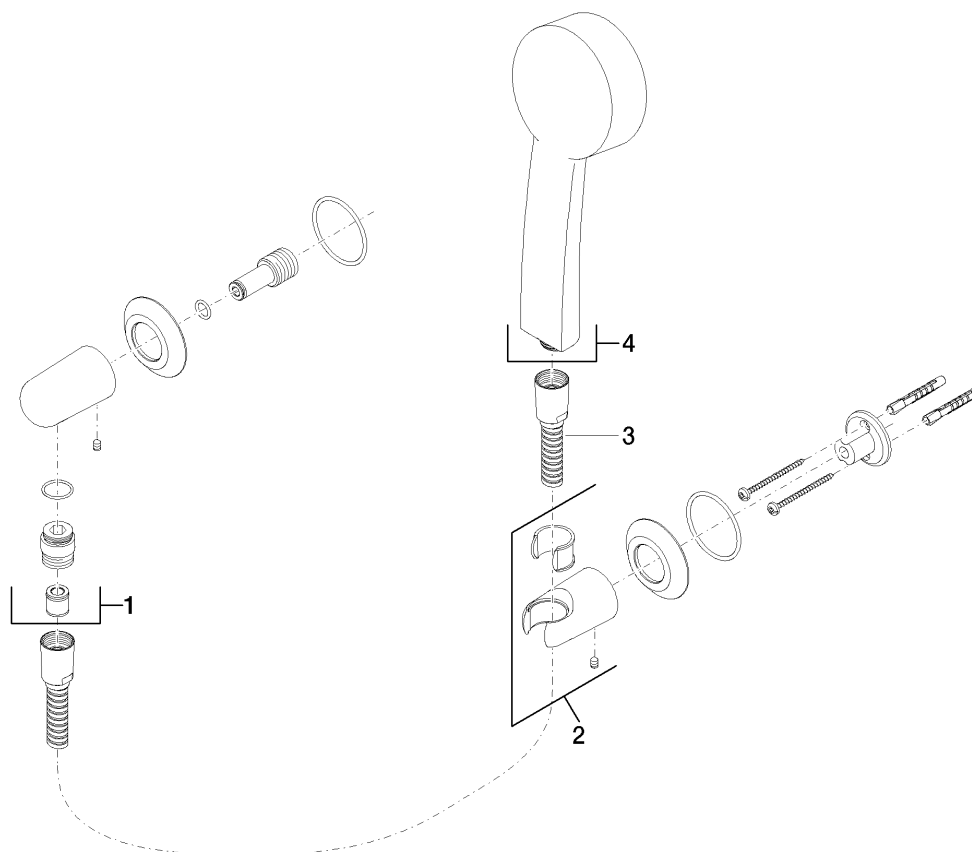

**Exploded assembly drawing**

## SOURCE Complete hand shower set

Article number: 27803940

### Order quantity

No.	Article number	Name	Installation quantity
1	28450940ff	connection	1
2	28050940ff	holder	1
3	28104970ff	hose	1
4	28002968ff	shower	1