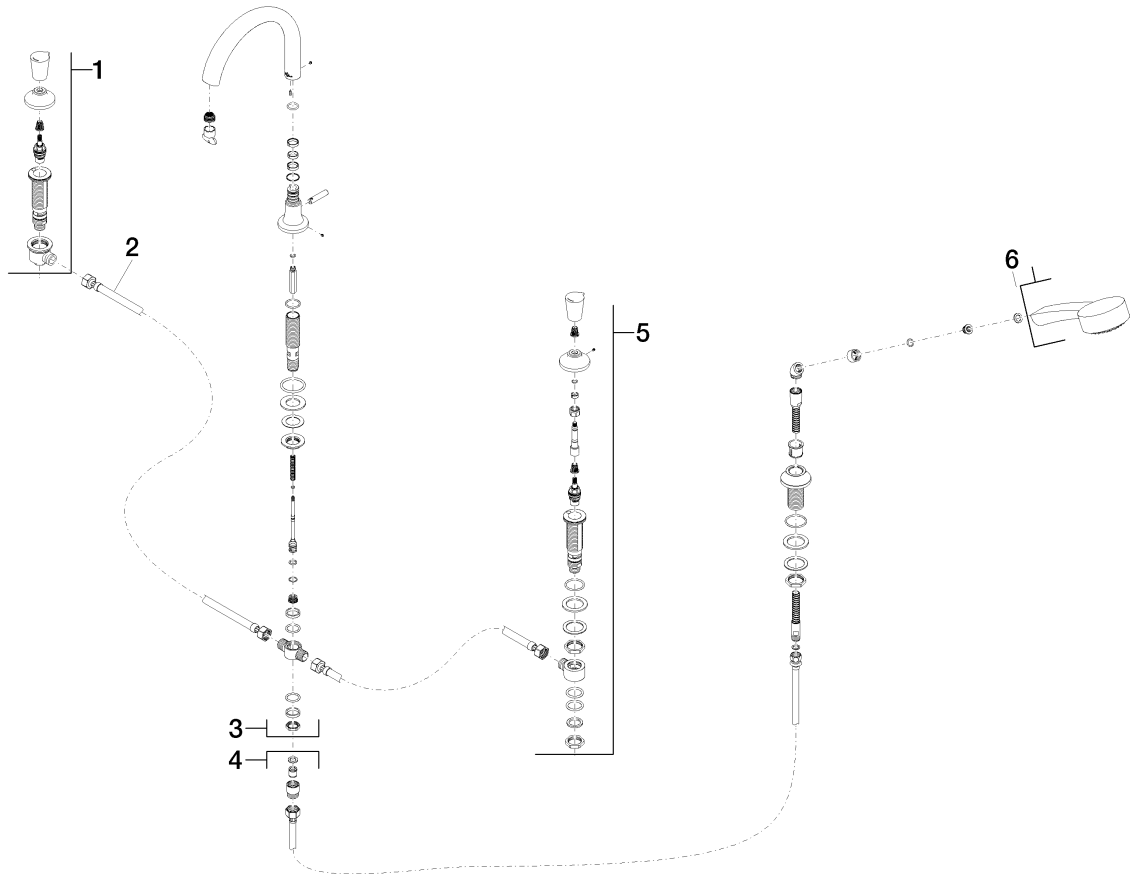

Exploded assembly drawing

LaFleur Deck-mounted tub/shower set 220mm

Article number: 27512955

Order quantity

No.	Article number	Name	Installation quantity
1	20001955ff	side panel	1
2	1250297090	hose	2
3	13512955ff	spout	1
4	27703955ff	shower set	1
5	20000955ff	side panel	1
6	28002968ff	shower	1