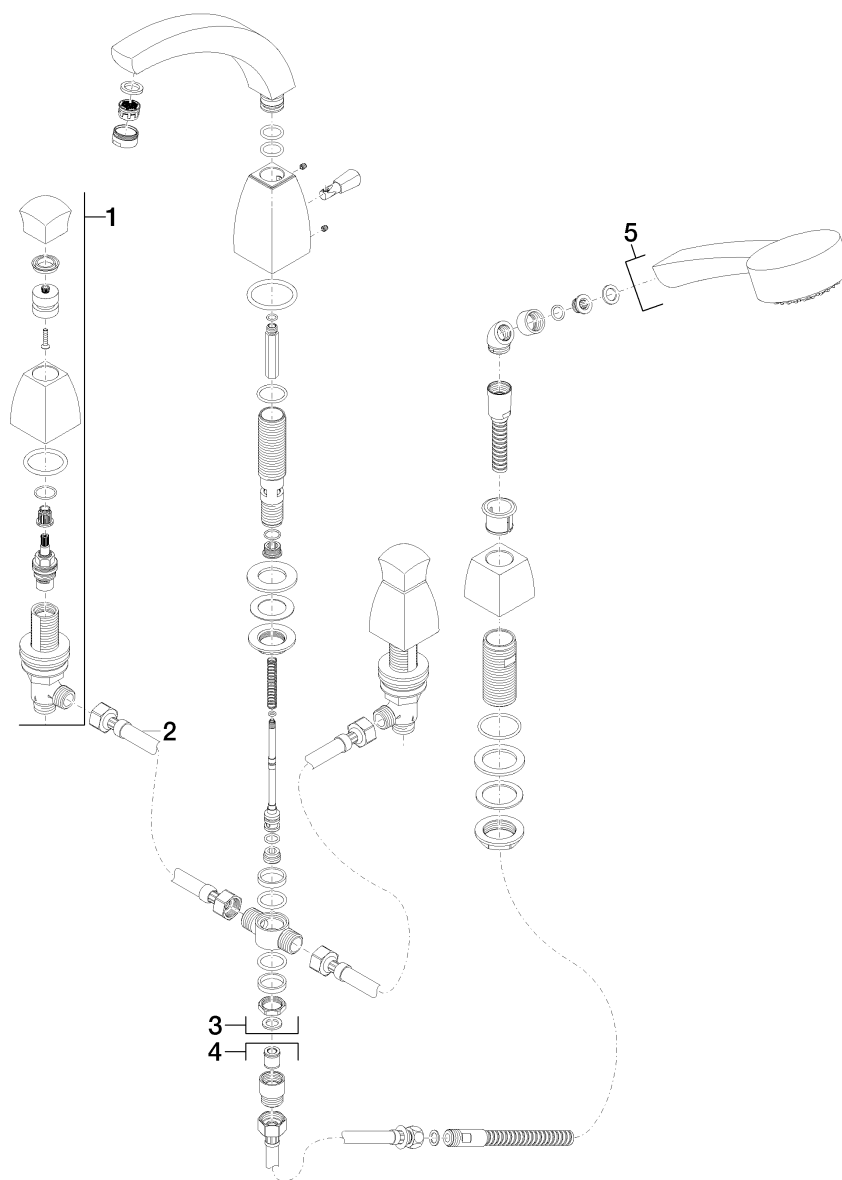

SQUARE Deck-mounted tub/shower set 190mm

Article number: 27512910

Exploded assembly drawing

SQUARE Deck-mounted tub/shower set 190mm

Article number: 27512910

Order quantity

No.	Article number	Name	Installation quantity
1	20000910ff	side panel	1
2	1250297090	hose	2
3	13512910ff	spout	1
4	27703910ff	shower set	1
5	28002968ff	shower	1