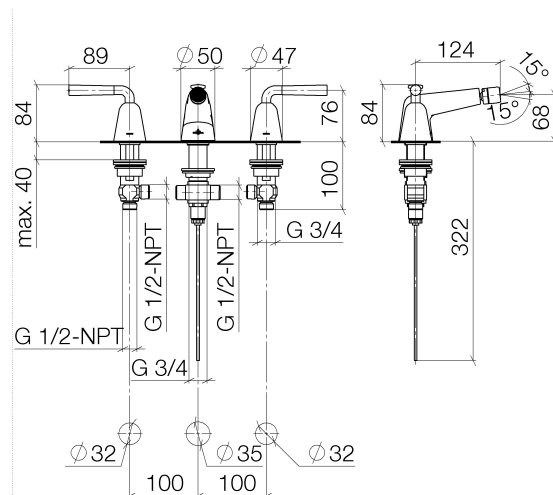

Product specifications

- **124 mm projection**
- ball-joint pivotable through 15° (in any direction)
- circular, air-enriched flow
- height of mixer 85 mm
- height up to aerator 70 mm
- hole diameter valve 32 mm
- hole diameter spout 35 mm
- 2x 1/2" x 1/2" x 400mm high pressure hose
- max. flow 7 l/min
- lead-free

For installation on a steel basin, please order ring 09 28 10 043 90.

Surfaces

- | | |
|-------------|-------------|
| • chrome | 24610900-00 |
| • champagne | 24610900-47 |
| • | 24610900-50 |
| • | 24610900-98 |

Exploded assembly drawing

Bath & Spa

Domicil Three-hole bidet mixer with pop-up waste

Article number: 24610900

Order quantity

No.	Article number	Name	Installation quantity
------------	-----------------------	-------------	------------------------------

Flow rate chart