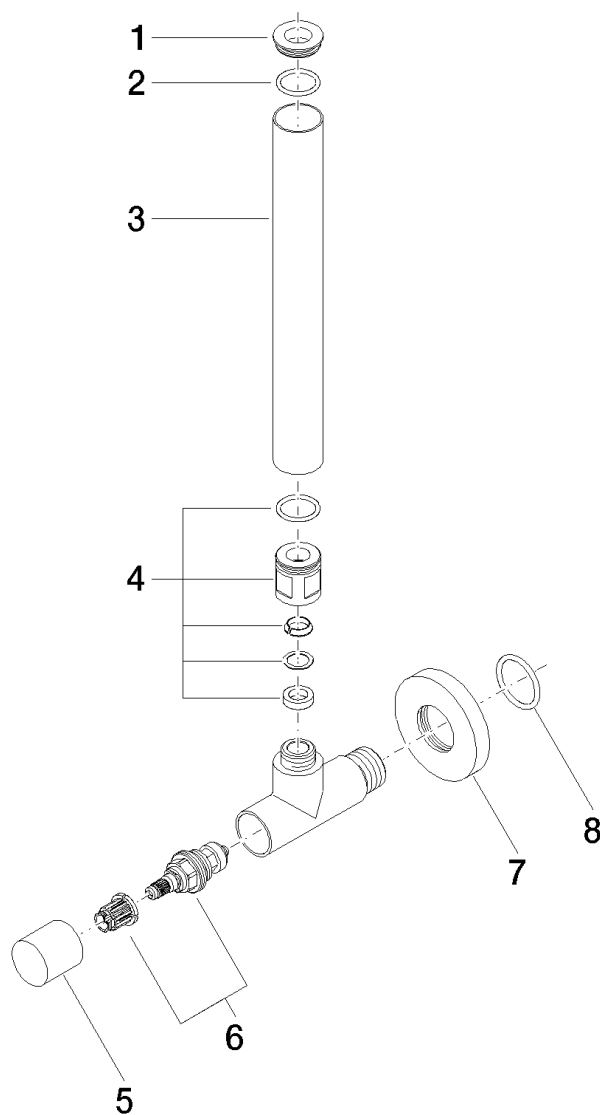

Exploded assembly drawing

Serienübergreifende Produkte Angle stop "Modern" 1/2"

Article number: 22901979

Order quantity

No.	Article number	Name	Installation quantity
1	092122000ff	nipple	1
2	09141001090	seal	1
3	092822020ff	pipe	1
4	04240422001ff	threaded connector	1
5	092022001ff	handle	1
6	9090030060090	top	1
7	092722015ff	rosette	1
8	09141009390	seal	1