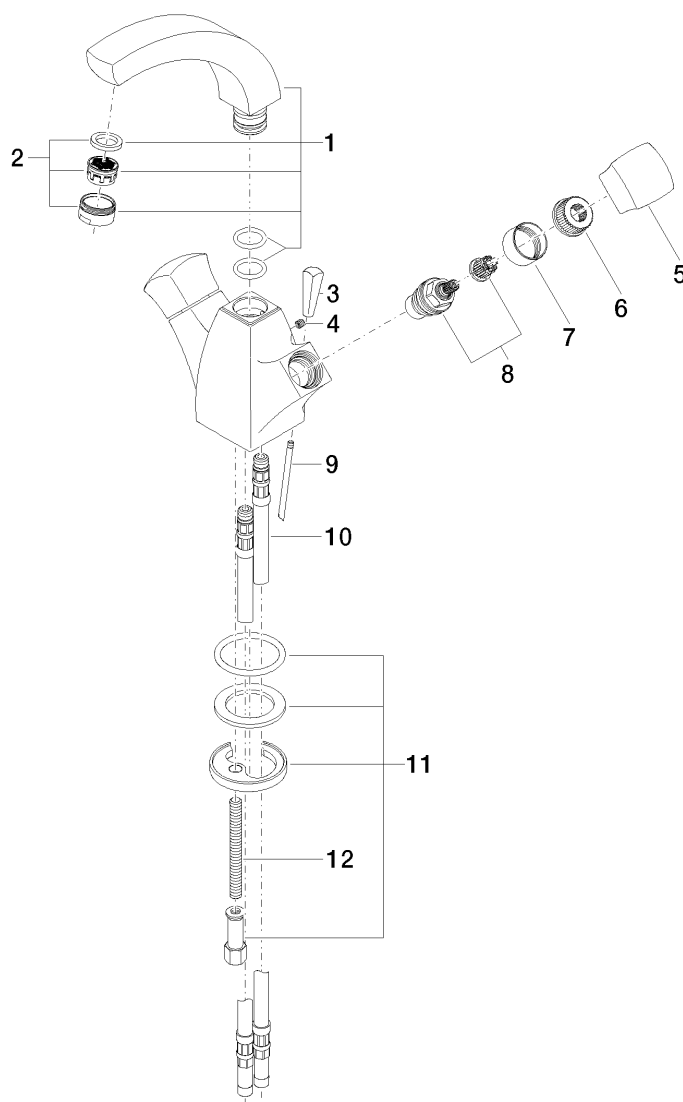

# SQUARE Single-hole lavatory mixer 125mm

Article number: 22510910

## Exploded assembly drawing

13 — Ablaufgarnitur 04.11.01.001.00-ff

## SQUARE Single-hole lavatory mixer 125mm

Article number: 22510910

### Order quantity

No.	Article number	Name	Installation quantity
1	90119103000ff	spout	1
2	90230111801ff	aerator	1
3	092091031ff	handle	1
4	09311103090	pin	1
5	092091003ff	handle	2
6	09121203090	base	2
7	091601012ff	ring	2
8	9090031510090	top	2
9	093109080ff	pull-rod	1
10	0430040160090	hose	2
11	0430110380090	fixing set	1
12	09311101190	pin	1
13	04110100100ff	pop-up waste	1