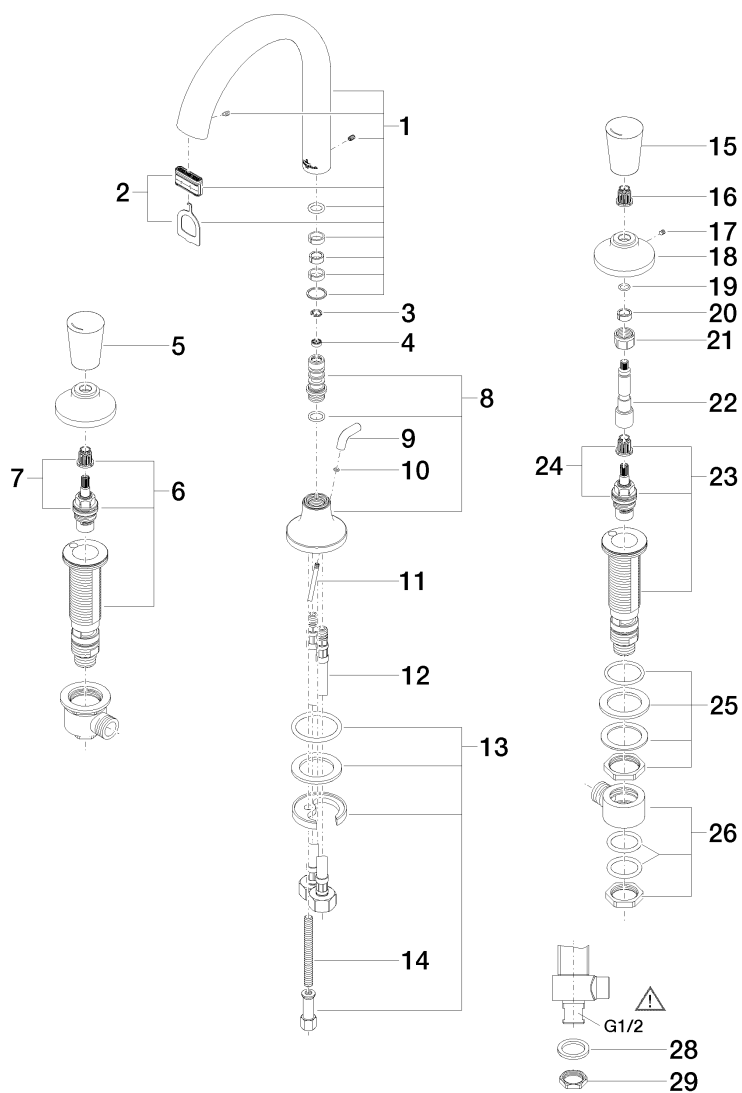

### Product specifications

- **170 mm projection**
- pivotable spout 360°
- rectangular, air-enriched flow
- height of mixer 250 mm
- height up to aerator 165 mm
- hole diameter spout 35 mm
- hole diameter valve 32 mm
- rosette Ø 58 mm
- 2x screw-in M 10 x 1 pressure hose, leak-tested
- max. flow 7 l/min
- lead-free

### Surfaces

- chrome 20710955-00
- champagne 20710955-47

**Exploded assembly drawing**

27 — Ablaugemischer 04.11.01.001.00-#

Bath & Spa

**LaFleur Three-hole basin mixer with pop-up waste**

Article number: 20710955

**Order quantity**

<b>No.</b>	<b>Article number</b>	<b>Name</b>	<b>Installation quantity</b>
------------	-----------------------	-------------	------------------------------

**Flow rate chart**