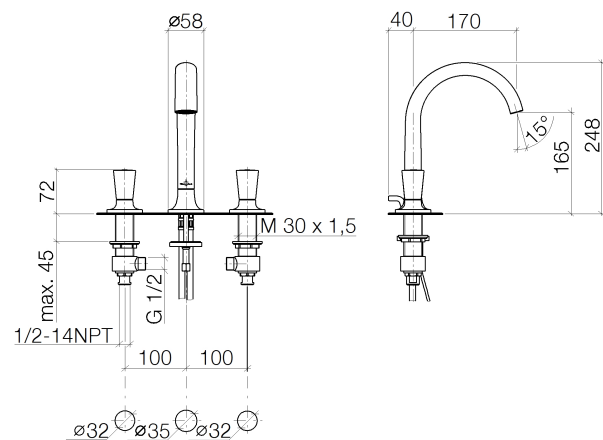

### Product specifications

- **170 mm projection**
- pivotable spout 360°
- rectangular, air-enriched flow
- height of mixer 250 mm
- height up to aerator 165 mm
- hole diameter spout 35 mm
- hole diameter valve 32 mm
- rosette Ø 58 mm
- 2x screw-in M 10 x 1 pressure hose, leak-tested
- max. flow 7 l/min
- lead-free

### Surfaces

- chrome 20710955-00
- champagne 20710955-47

**Exploded assembly drawing**

27 — Ablaugemischer 04.11.01.001.00-#

Bath & Spa

**LaFleur Three-hole basin mixer with pop-up waste**

Article number: 20710955

**Order quantity**

<b>No.</b>	<b>Article number</b>	<b>Name</b>	<b>Installation quantity</b>
------------	-----------------------	-------------	------------------------------

**Flow rate chart**