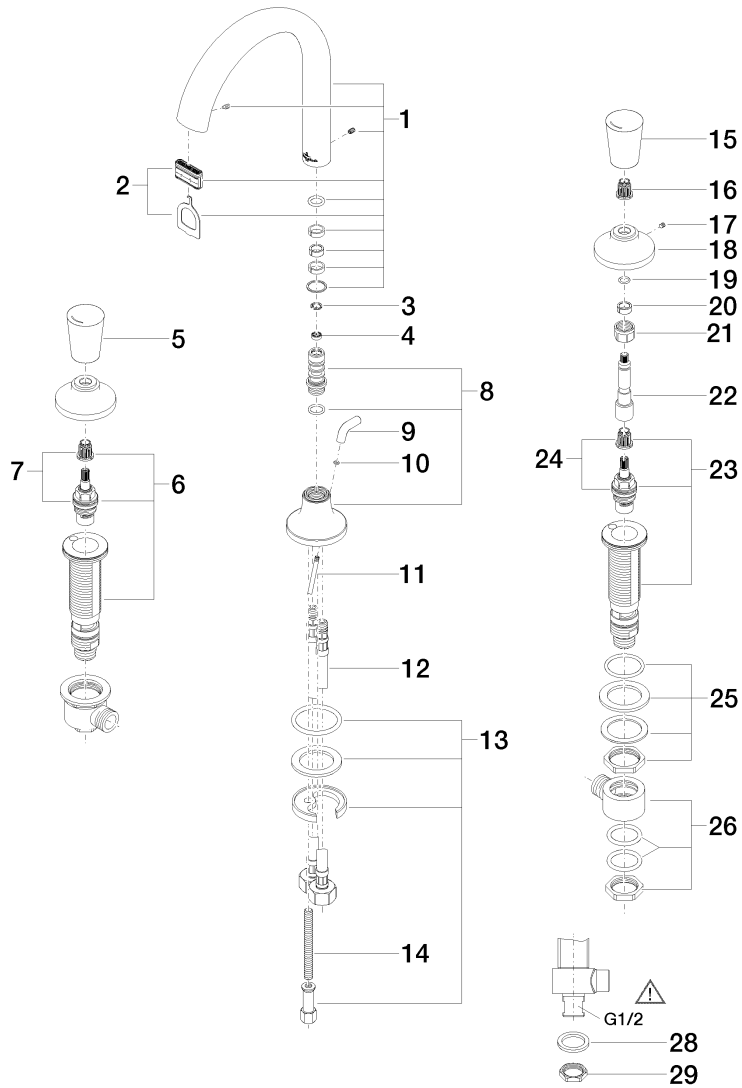

**Exploded assembly drawing**

27 — Ablaugemischer 04.11.01.001.00-#

# LaFleur Three-hole lavatory mixer 20710312 125mm

Article number: 20710955

## Order quantity

No.	Article number	Name	Installation quantity
1	90119500100ff	spout	1
2	9029030450090	aerator	1
3	09160101690	ring	1
4	09230105290	flow reducer	1
5	092095510ff	handle ( hot )	1
6	0417110455290	side panel	1
7	9090031520090	top	1
8	90199550300ff	connection	1
9	092095001ff	handle	1
10	09141020990	seal	1
11	093109080ff	pull-rod	1
12	0430040190090	hose	2
13	0430110380090	fixing set	1
14	09311101190	pin	1
15	092095511ff	handle ( cold )	1
16	09121200290	fixing cap	2
17	09311100790	pin	2
18	092795001ff	rosette	2
19	09141006090	seal	2
20	09141502090	ring	2
21	09233002390	nut	2
22	09290610890	spindle	2
23	0417110455390	side panel	1
24	9090031530090	top	1
25	0423100327890	fixing set	1
26	0417110231090	distributor	2
27	04110100100ff	pop-up waste	1
28	09301105990	disc	2
29	09231001290	nut	2