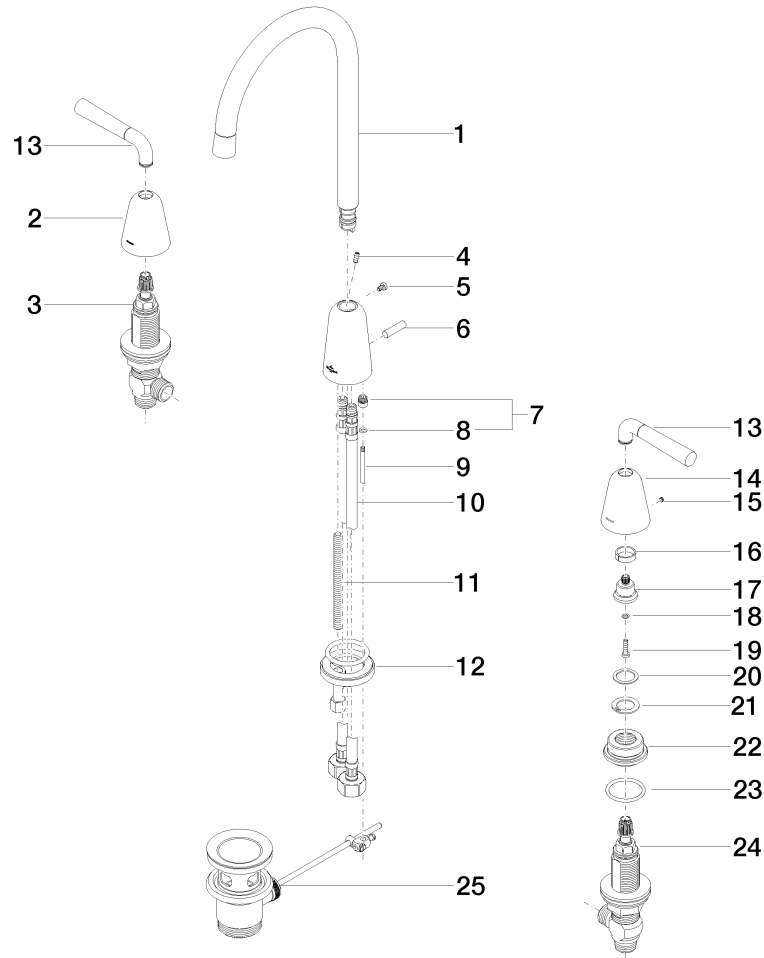

Product specifications

- **168 mm projection**
- fixed spout
- circular, air-enriched flow
- height of mixer 340 mm
- height up to aerator 220 mm
- hole diameter valve 32 mm
- hole diameter spout 35 mm
- 2x screw-in M 10 x 1 pressure hose, leak-tested
- max. flow 6.6 l/min
- lead-free

For installation on a steel basin, please order ring 09 28 10 043 90.

Surfaces

- chrome 20710900-00
- champagne 20710900-47
- 20710900-50
- 20710900-98

Accessories required

- Hose set; 12 506 970

Exploded assembly drawing

Bath & Spa

Domicil Three-hole basin mixer with pop-up waste

Article number: 20710900

Order quantity

No.	Article number	Name	Installation quantity
------------	-----------------------	-------------	------------------------------

Flow rate chart