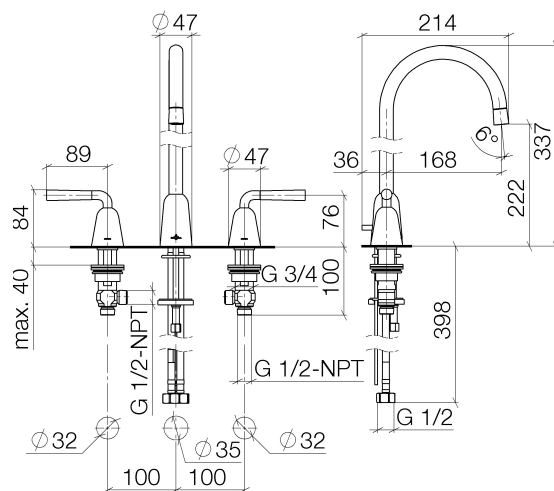

Product specifications

- **168 mm projection**
- fixed spout
- circular, air-enriched flow
- height of mixer 340 mm
- height up to aerator 220 mm
- hole diameter valve 32 mm
- hole diameter spout 35 mm
- 2x screw-in M 10 x 1 pressure hose, leak-tested
- max. flow 6.6 l/min
- lead-free

For installation on a steel basin, please order ring 09 28 10 043 90.

Surfaces

- chrome 20710900-00
- champagne 20710900-47
- 20710900-50
- 20710900-98

Accessories required

- Hose set; 12 506 970

Exploded assembly drawing

Bath & Spa

Domicil Three-hole basin mixer with pop-up waste

Article number: 20710900

Order quantity

No.	Article number	Name	Installation quantity
------------	-----------------------	-------------	------------------------------

Flow rate chart