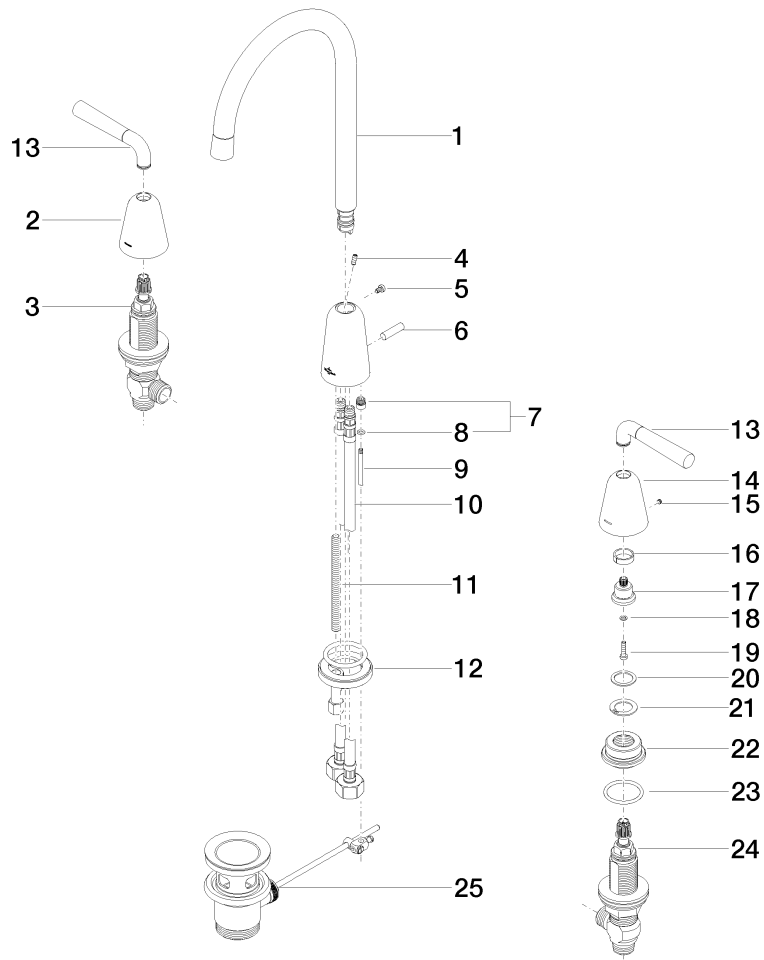

# Domicil Three-hole lavatory mixer 165mm

Article number: 20710900

## Exploded assembly drawing

## Domicil Three-hole lavatory mixer 165mm

Article number: 20710900

### Order quantity

No.	Article number	Name	Installation quantity
1	90282230700ff	spout	1
2	092790010ff	rosette	1
3	9017110405390	side panel	1
4	09311106190	pin	1
5	09303003790	screw	1
6	092062030ff	handle	1
7	0418402070090	sleeve	1
8	09141000190	seal	1
9	093109080ff	pull-rod	1
10	0430040190090	hose	2
11	09311101290	pin	1
12	0430110386490	fixing set	1
13	90209001500ff	handle	2
14	092790011ff	rosette	1
15	09311105590	pin	2
16	09141502190	ring	2
17	091212064ff	base	2
18	09301119490	disc	2
19	09303006990	screw	2
20	09301121390	ring	2
21	09301121290	ring	2
22	093011210ff	disc	2
23	09141001890	seal	2
24	9017110405290	side panel	1
25	04110100100ff	pop-up waste	1