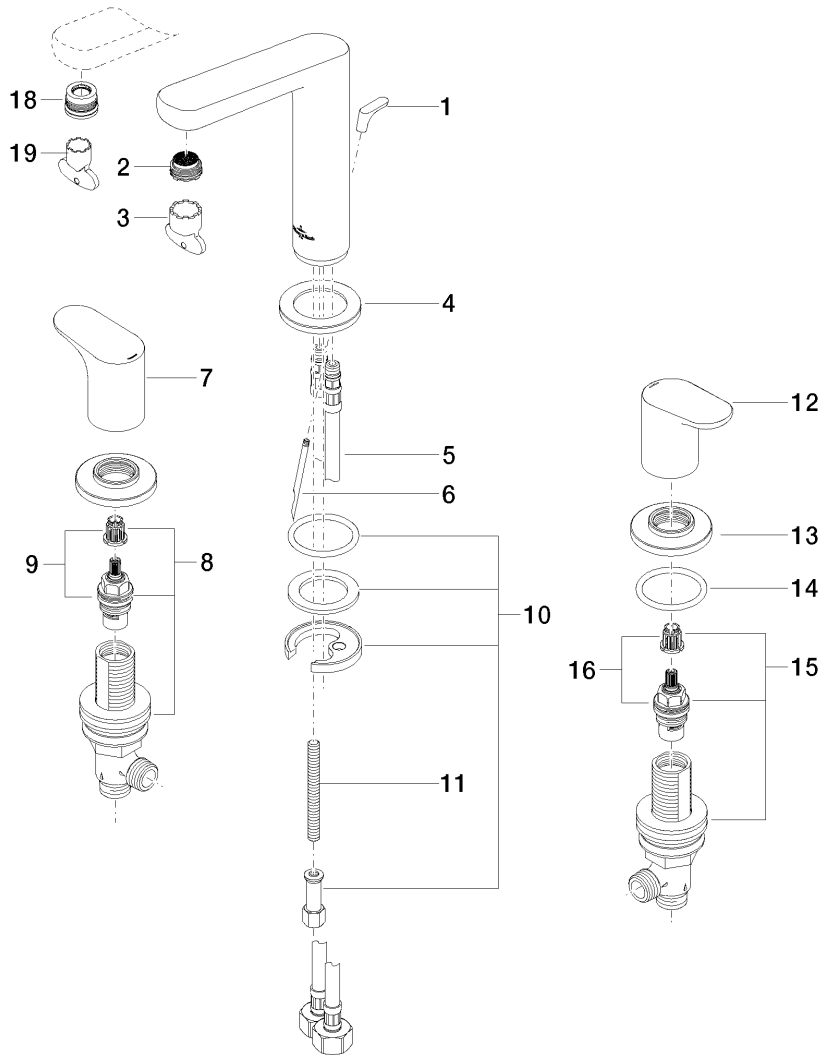

L'Aura Three-hole lavatory mixer 125mm

Article number: 20700905

Exploded assembly drawing

17 — Ablaufgarnitur 04.11.01.001.00-ff

L´Aura Three-hole lavatory mixer 125mm

Article number: 20700905

Order quantity

No.	Article number	Name	Installation quantity
1	092090003ff	handle	1
2	09290306490	aerator	1
3	0430090240190	key	1
4	092790001ff	rosette	1
5	0430040190090	hose	1
6	093109080ff	pull-rod	1
7	092090008ff	handle (hot)	1
8	9017110405190	side panel	1
9	9090031510090	top	1
10	0430110380090	fixing set	1
11	09311101290	pin	1
12	092090011ff	handle (cold)	1
13	092790005ff	rosette	2
14	09141004390	seal	2
15	9017110405090	side panel	1
16	9090031500090	top	1
17	04110100100ff	pop-up waste	1
19	90230115800ff	aerator	1
20	0430090280190	key	1

Flow rate chart