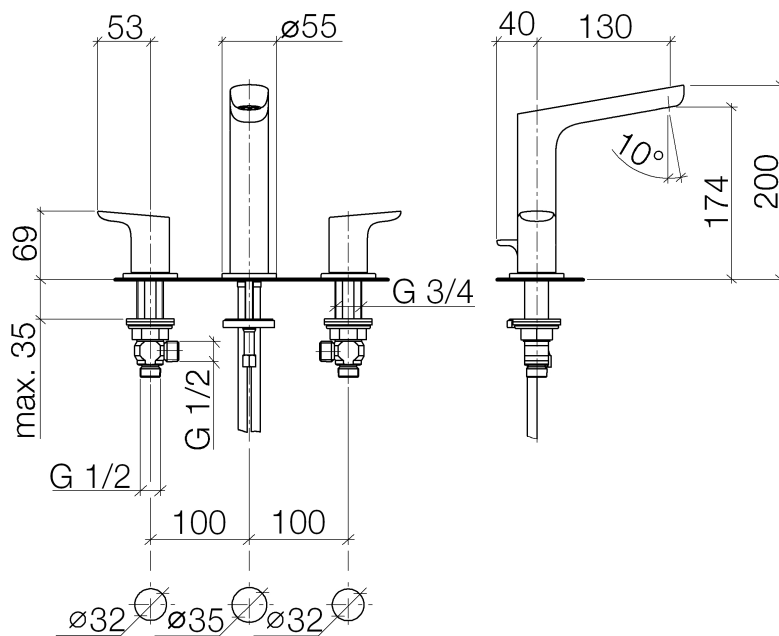

L'Aura Three-hole lavatory mixer 125mm

Article number: 20700905

Exploded assembly drawing

17 — Ablaufgarnitur 04.11.01.001.00-ff

L´Aura Three-hole lavatory mixer 125mm

Article number: 20700905

Order quantity

No.	Article number	Name	Installation quantity
1	092090003ff	handle	1
2	09290306490	aerator	1
3	0430090240190	key	1
4	092790001ff	rosette	1
5	0430040190090	hose	1
6	093109080ff	pull-rod	1
7	092090008ff	handle (hot)	1
8	9017110405190	side panel	1
9	9090031510090	top	1
10	0430110380090	fixing set	1
11	09311101290	pin	1
12	092090011ff	handle (cold)	1
13	092790005ff	rosette	2
14	09141004390	seal	2
15	9017110405090	side panel	1
16	9090031500090	top	1
17	04110100100ff	pop-up waste	1
19	90230115800ff	aerator	1
20	0430090280190	key	1

Flow rate chart