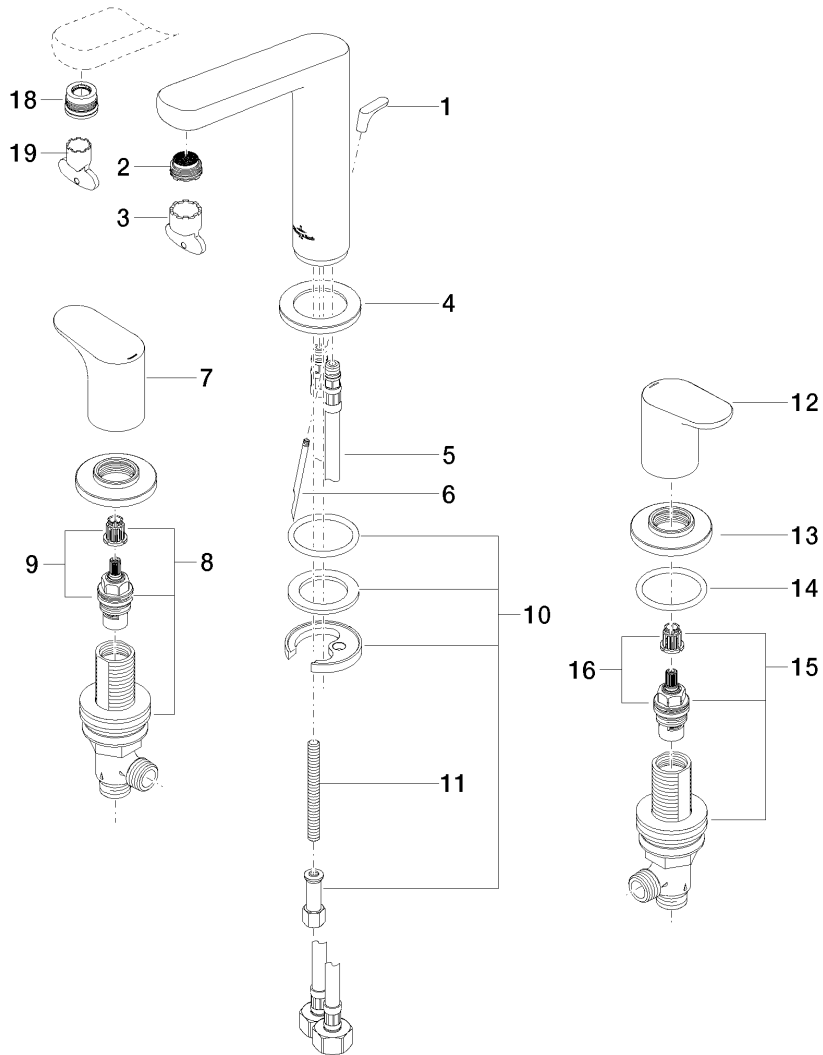

Exploded assembly drawing

17 — Ablaufgarnitur 04.11.01.001.00-ff

L´Aura Three-hole lavatory mixer 125mm

Article number: 20700905

Order quantity

No.	Article number	Name	Installation quantity
1	092090003ff	handle	1
2	09290306490	aerator	1
3	0430090240190	key	1
4	092790001ff	rosette	1
5	0430040190090	hose	1
6	093109080ff	pull-rod	1
7	092090008ff	handle (hot)	1
8	9017110405190	side panel	1
9	9090031510090	top	1
10	0430110380090	fixing set	1
11	09311101290	pin	1
12	092090011ff	handle (cold)	1
13	092790005ff	rosette	2
14	09141004390	seal	2
15	9017110405090	side panel	1
16	9090031500090	top	1
17	04110100100ff	pop-up waste	1
19	90230115800ff	aerator	1
20	0430090280190	key	1