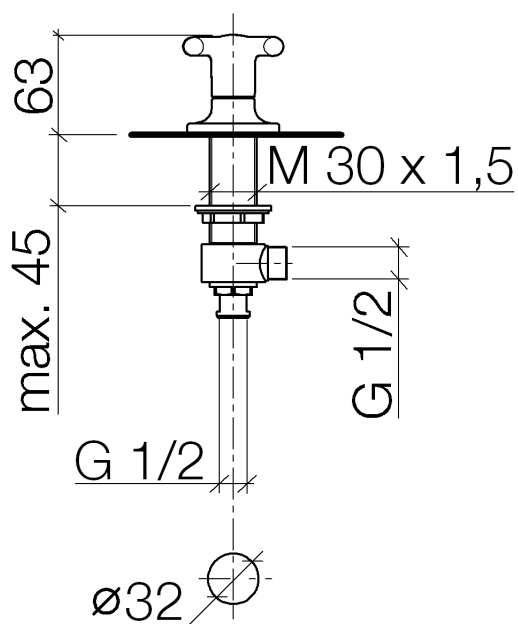

LaFleur classique 1/2" deck valve 1/2"

Article number: 20001957

Exploded assembly drawing

LaFleur classique 1/2" deck valve 1/2"

Article number: 20001957

Order quantity

No.	Article number	Name	Installation quantity
1	12140957ff	handle (hot)	1
2	0417110453290	side panel	1
3	9090031320090	top	1
4	0423100327890	fixing set	1
5	0417110231090	distributor	1
6	09301105990	disc	1
7	09231001290	nut	1

Flow rate chart