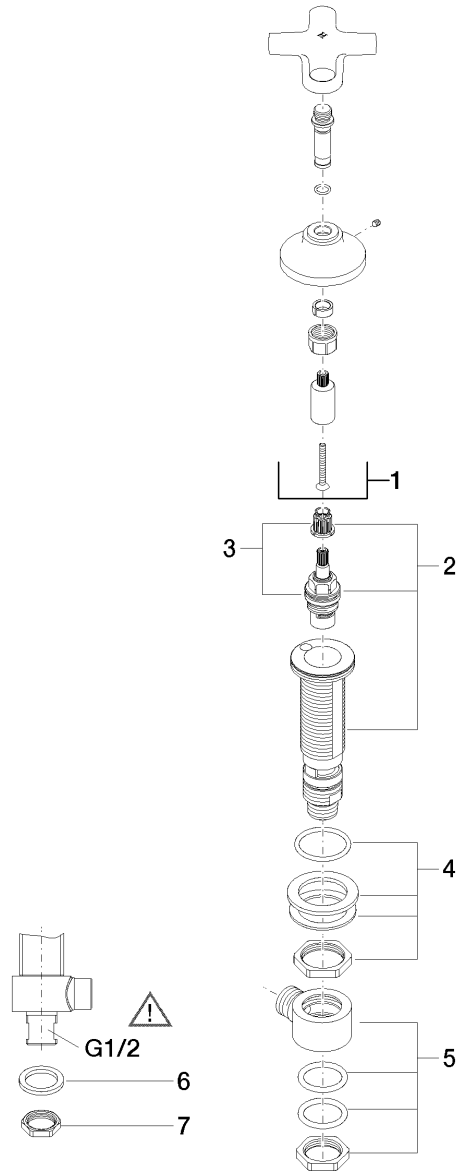

LaFleur classique 1/2" deck valve 1/2"

Article number: 20001957

Exploded assembly drawing

LaFleur classique 1/2" deck valve 1/2"

Article number: 20001957

Order quantity

No.	Article number	Name	Installation quantity
1	12140957ff	handle (hot)	1
2	0417110453290	side panel	1
3	9090031320090	top	1
4	0423100327890	fixing set	1
5	0417110231090	distributor	1
6	09301105990	disc	1
7	09231001290	nut	1

Flow rate chart