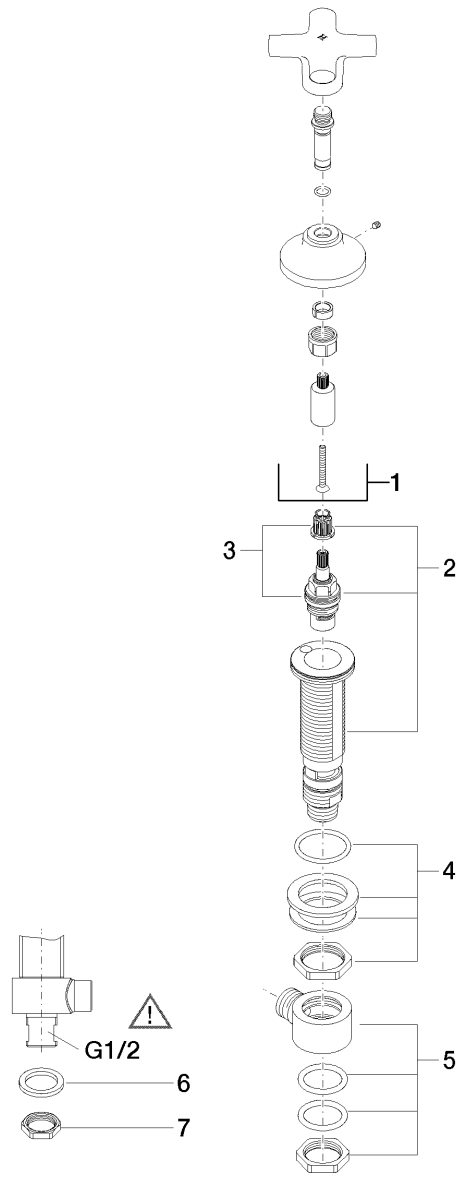

Exploded assembly drawing

LaFleur classique 1/2" deck valve 1/2"

Article number: 20001957

Order quantity

No.	Article number	Name	Installation quantity
1	12140957ff	handle (hot)	1
2	0417110453290	side panel	1
3	9090031320090	top	1
4	0423100327890	fixing set	1
5	0417110231090	distributor	1
6	09301105990	disc	1
7	09231001290	nut	1