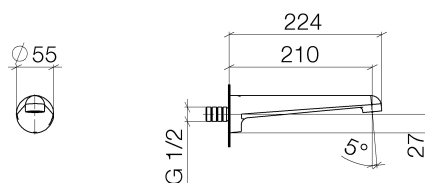

Product specifications

- **210 mm projection**
- normal flow
- hole diameter 37 mm
- 1/2" connection
- plug-link mounting
- max. flow 24 l/min

Surfaces

- | | |
|-------------|-------------|
| • chrome | 13801900-00 |
| • champagne | 13801900-47 |

Exploded assembly drawing

Bath & Spa

Domicil bath spout for wall mounting

Article number: 13801900

Order quantity

No.	Article number	Name	Installation quantity
------------	-----------------------	-------------	------------------------------