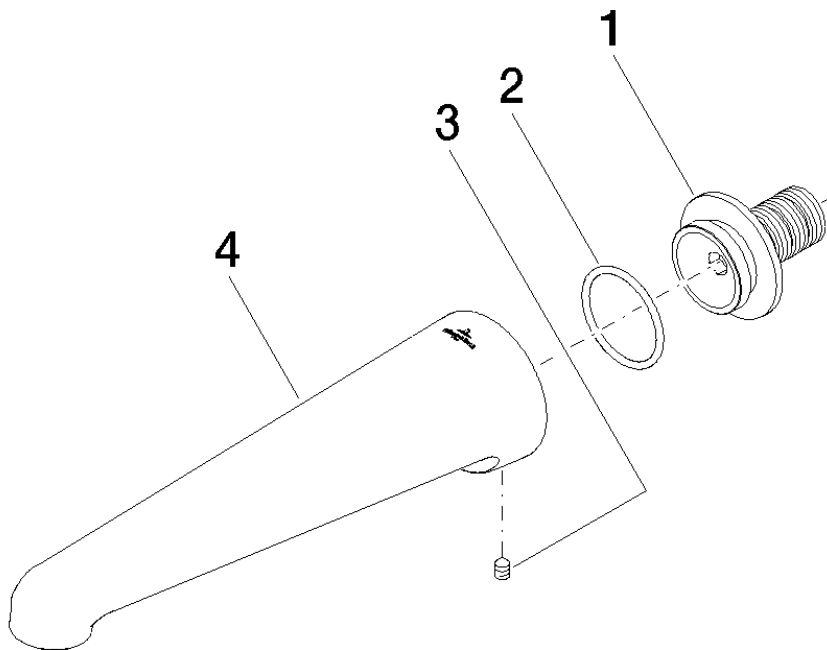

Product specifications

- **210 mm projection**
- normal flow
- hole diameter 37 mm
- 1/2" connection
- plug-link mounting
- max. flow 24 l/min

Surfaces

- | | |
|-------------|-------------|
| • chrome | 13801900-00 |
| • champagne | 13801900-47 |

Exploded assembly drawing

Bath & Spa

Domicil bath spout for wall mounting

Article number: 13801900

Order quantity

No.	Article number	Name	Installation quantity
------------	-----------------------	-------------	------------------------------