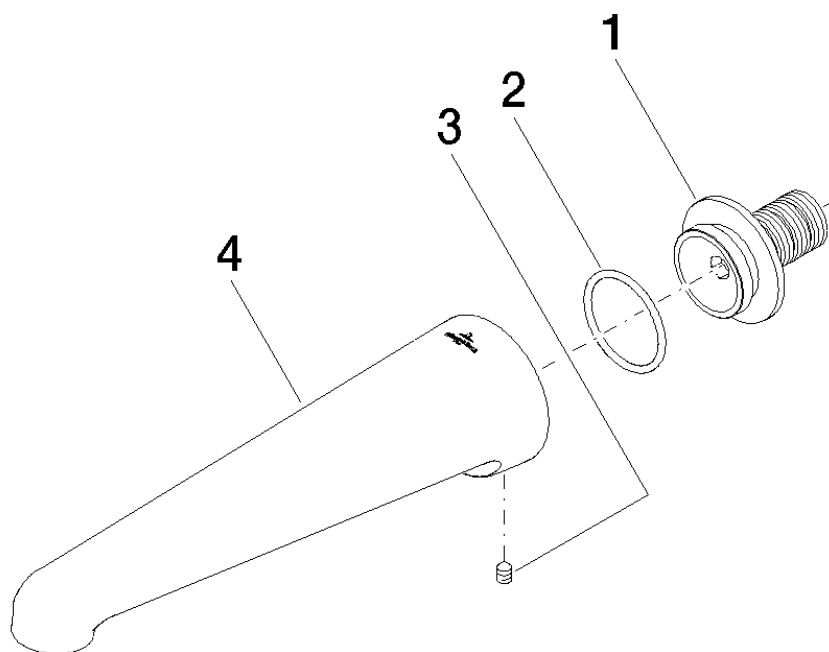

**Domicil Wall-mounted tub spout 1/2" 210mm**  
Article number: 13801900

**Exploded assembly drawing**

## Domicil Wall-mounted tub spout 1/2" 210mm

Article number: 13801900