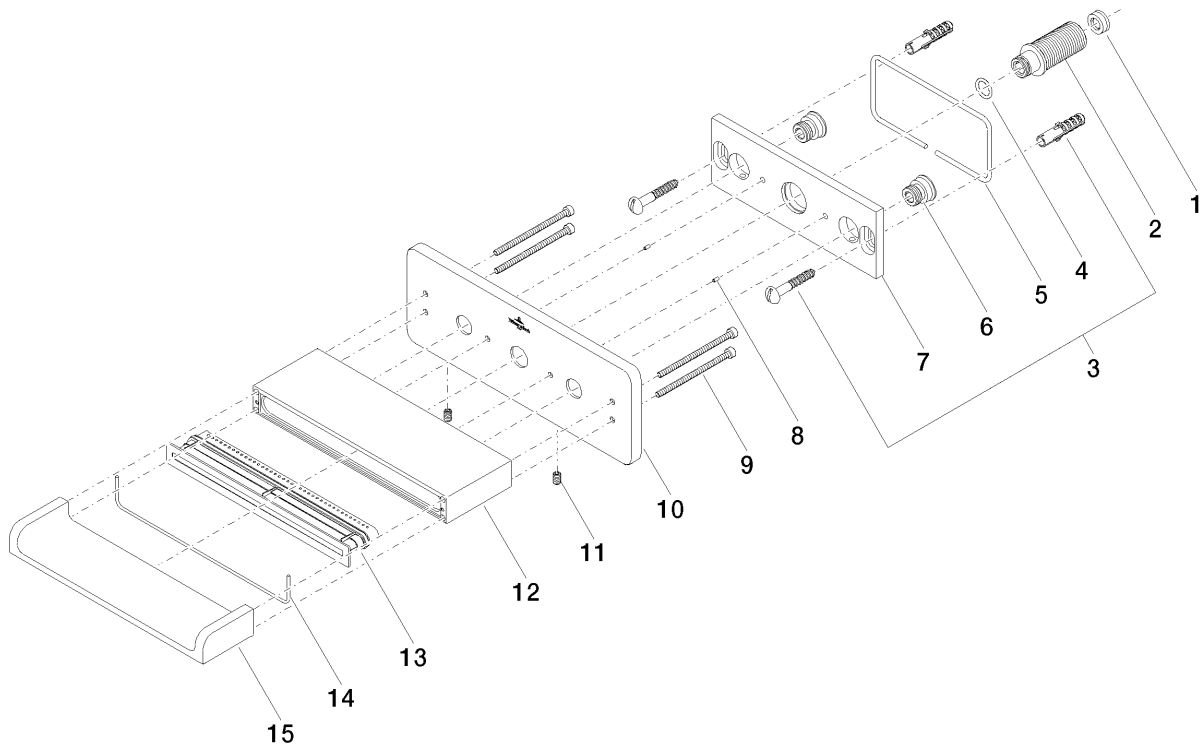

Product specifications

- **120 mm projection**
- cascade
- plate 215 mm x 78 mm
- 1/2" connection
- max. flow 26.5 l/min

Surfaces

- chrome
- 13410965-00

Exploded assembly drawing

Bath & Spa

Just Bath cascade spout for wall mounting

Article number: 13410965

Order quantity

No.	Article number	Name	Installation quantity
------------	-----------------------	-------------	------------------------------

Flow rate chart