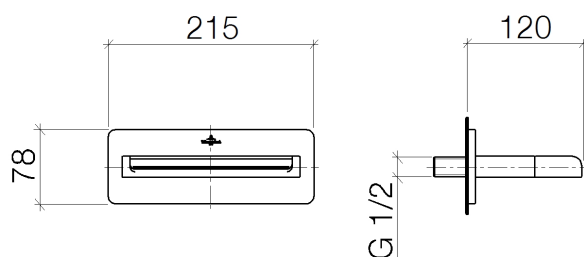

Product specifications

- **120 mm projection**
- cascade
- plate 215 mm x 78 mm
- 1/2" connection
- max. flow 26.5 l/min

Surfaces

- chrome
- 13410965-00

Exploded assembly drawing

Bath & Spa

Just Bath cascade spout for wall mounting

Article number: 13410965

Order quantity

No.	Article number	Name	Installation quantity
------------	-----------------------	-------------	------------------------------

Flow rate chart