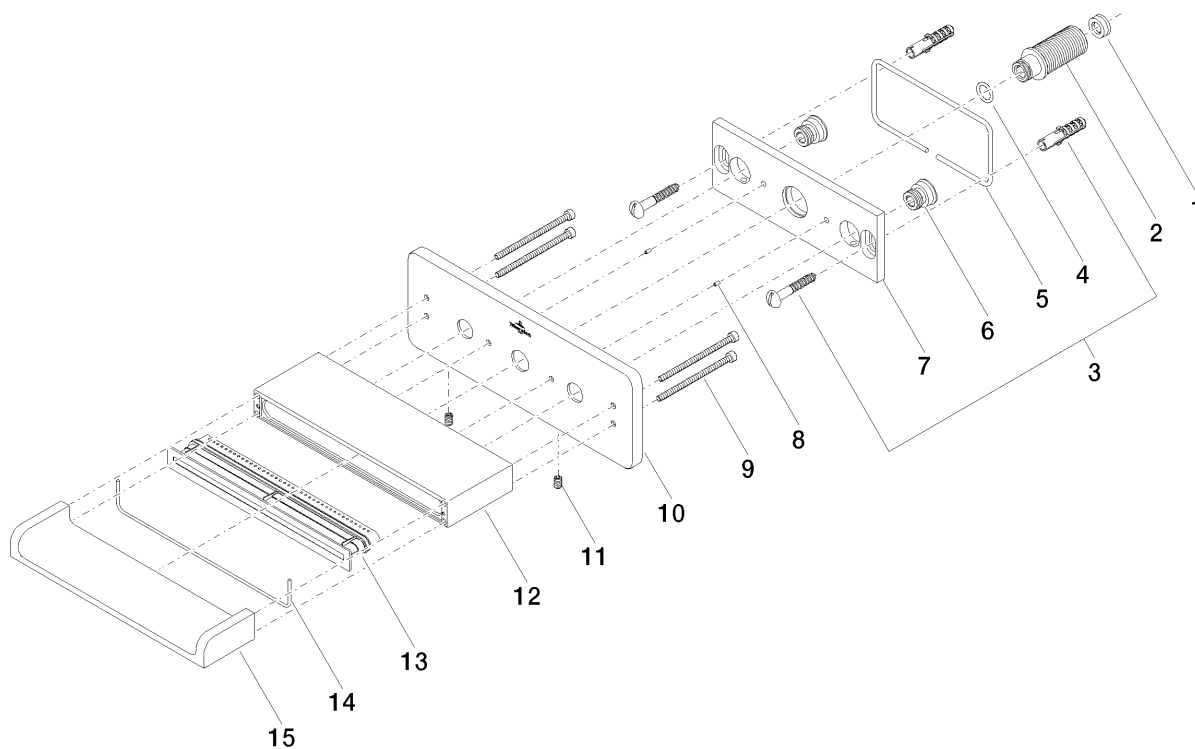

Just Wall-mounted tub spout 1/2"

Article number: 13410965

Exploded assembly drawing

Just Wall-mounted tub spout 1/2"

Article number: 13410965

Order quantity

No.	Article number	Name	Installation quantity
1	09230105790	flow reducer	1
2	09240501390	nipple	1
3	0430310240190	fixing set	1
4	09141000390	seal	1
5	09140312790	seal	1
6	09240321490	nipple	2
7	09172019590	holder	1
8	09311107190	pin	2
9	09303008790	screw	4
10	092796014ff	rosette	1
11	09311101090	pin	2
12	09119600620ff	spout	1
13	0429030590090	insert	1
14	09140350490	seal	1
15	09119600520ff	spout	1