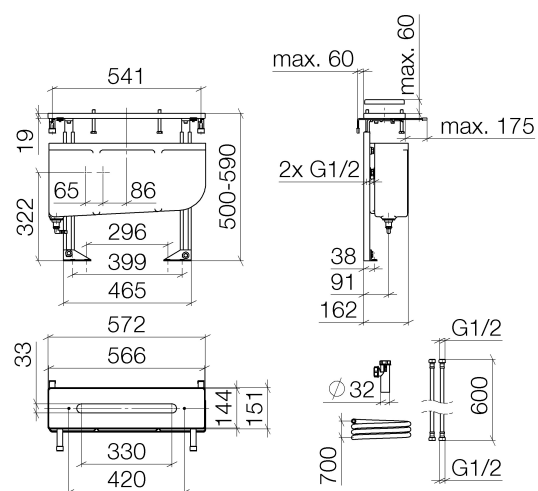

Product specifications

Surfaces

- 1261497090

Exploded assembly drawing

Order quantity

No.	Article number	Name	Installation quantity
1	09303000590	screw	2
2	09280100590	plate	1
3	09301115590	disc	2
4	09301101490	disc	2
5	0417020040090	valve	2
6	09230116090	back-flow preventer	1
7	09231001090	nut	1
8	9017209000090	angle	1
9	1250397090	hose	1