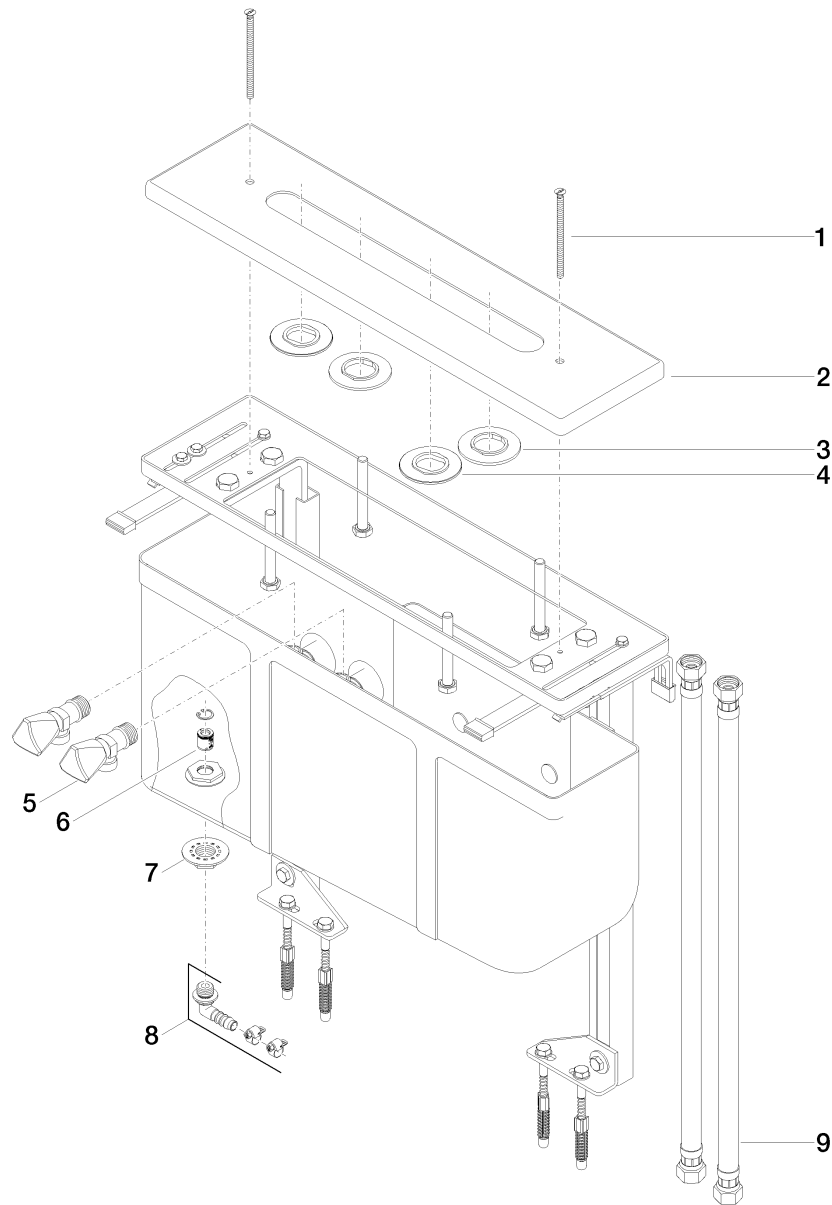

Product specifications

Surfaces

- 1261497090

Exploded assembly drawing

Order quantity

No.	Article number	Name	Installation quantity
1	09303000590	screw	2
2	09280100590	plate	1
3	09301115590	disc	2
4	09301101490	disc	2
5	0417020040090	valve	2
6	09230116090	back-flow preventer	1
7	09231001090	nut	1
8	9017209000090	angle	1
9	1250397090	hose	1