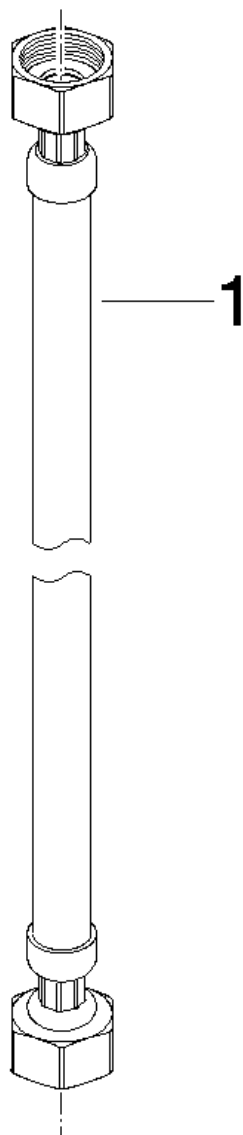

### **Product specifications**

- for concealed mixers, deck-mounted tub spouts, deck-mounted thermostats

### **Surfaces**

- 1250297090

**Exploded assembly drawing**

Bath & Spa

**Serienübergreifende Produkte High pressure hose 1/2" x 1/2" x 400 mm**

Article number: 1250297090

**Order quantity**

<b>No.</b>	<b>Article number</b>	<b>Name</b>	<b>Installation quantity</b>
1	1250297090	hose	1