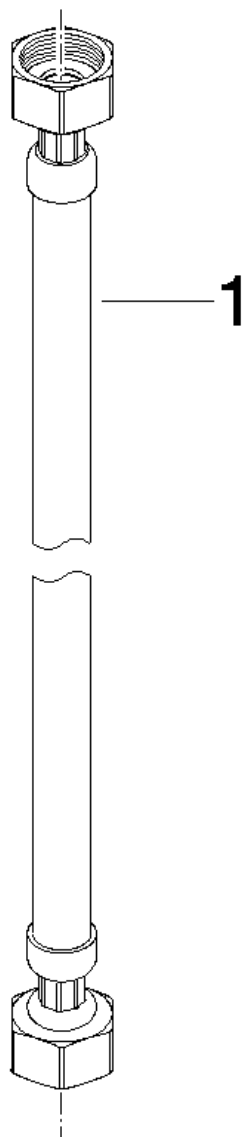

Exploded assembly drawing

Serienübergreifende Produkte High pressure hose 1/2" x 1/2", 400mm
Article number: 1250297090

Order quantity

No.	Article number	Name	Installation quantity
1	1250297090	hose	1