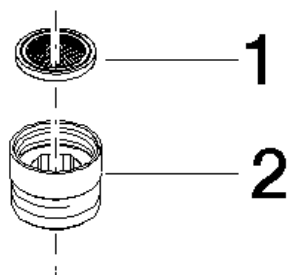

Product specifications

Surfaces

- chrome 12202979-00
- platinum matt 12202979-06

Exploded assembly drawing

Order quantity

No.	Article number	Name	Installation quantity
1	09230103990	insert	1
2	09240314120ff	adaptor	1