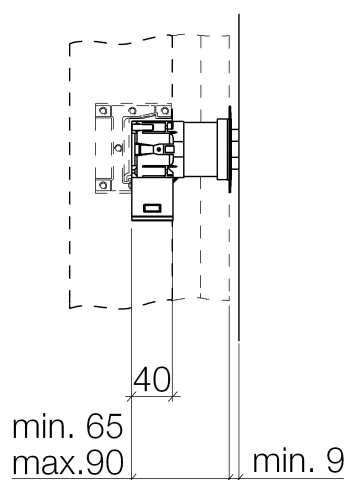

Product specifications

- female thread 1/2" outlet
- connection, 15mm PEX pipe
- connection, 25mm corrugated jacket pipe
- cut-to-length dust cover
- waterproofing brass adapter
- waterproof-embedded 90° brass elbow
- min. recess depth 80 mm
- drain plug 1/2"

Concealed rough parts

See ROTH price list for miscellaneous mounting items

Surfaces

- 1200097090