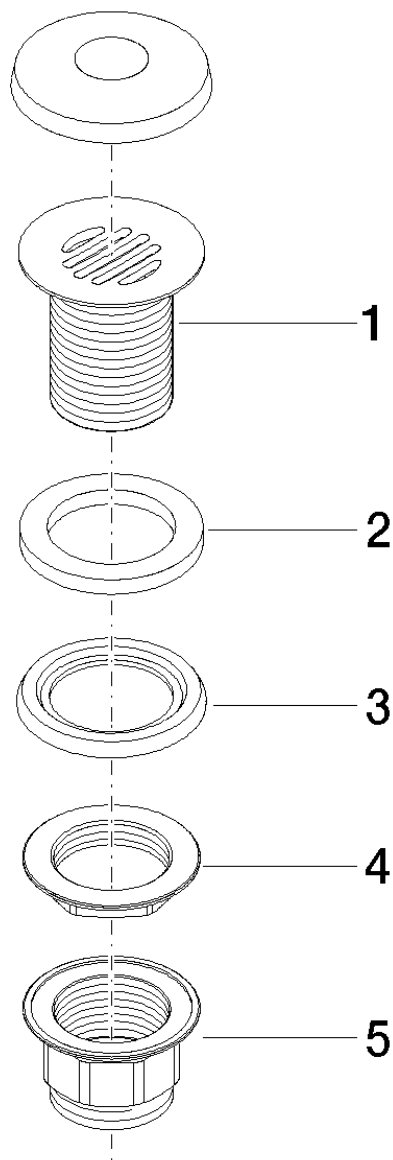

**Product specifications**

**Only suitable for sinks without an overflow.**

**Surfaces**

- chrome 10110970-00
- platinum matt 10110970-06

**Exploded assembly drawing**

**Order quantity**

<b>No.</b>	<b>Article number</b>	<b>Name</b>	<b>Installation quantity</b>
1	091101025ff	cup	1
2	09140503990	seal	1
3	09140302590	seal	1
4	09231001790	nut	1
5	092310020ff	nut	1