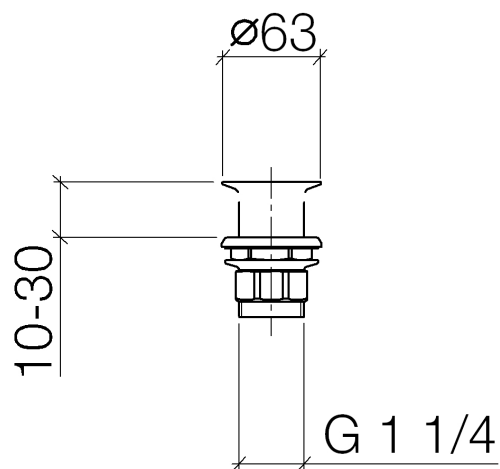

**Product specifications**

**Only suitable for sinks without an overflow.**

**Surfaces**

- chrome 10110970-00
- platinum matt 10110970-06

**Exploded assembly drawing**

**Order quantity**

<b>No.</b>	<b>Article number</b>	<b>Name</b>	<b>Installation quantity</b>
1	091101025ff	cup	1
2	09140503990	seal	1
3	09140302590	seal	1
4	09231001790	nut	1
5	092310020ff	nut	1