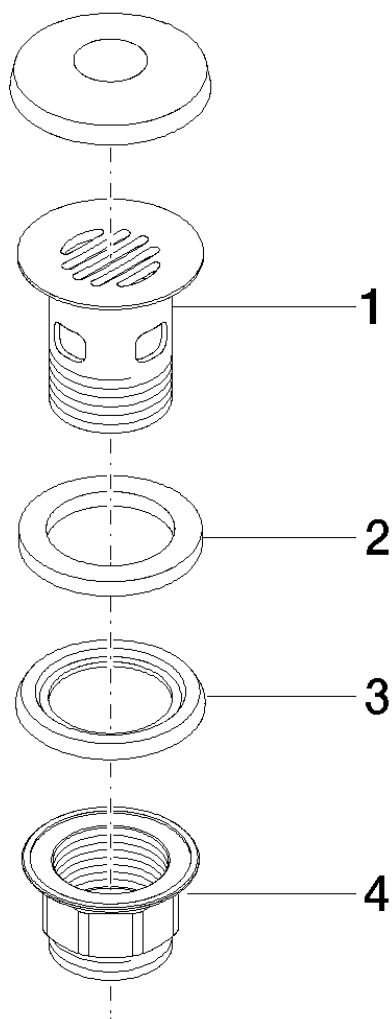

Product specifications

Only suitable for basins with an overflow.

Surfaces

- chrome 10105970-00
- platinum matt 10105970-06

Exploded assembly drawing

Order quantity

| No. | Article number | Name | Installation quantity |
|------------|-----------------------|-------------|------------------------------|
| 1 | 091101027ff | cup | 1 |
| 2 | 09140503990 | seal | 1 |
| 3 | 09140302590 | seal | 1 |
| 4 | 092310020ff | nut | 1 |