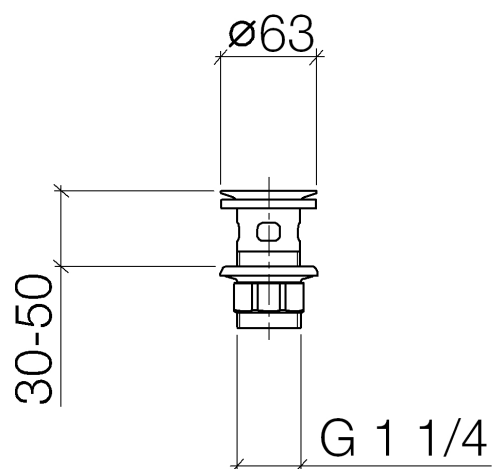

Product specifications

Only suitable for basins with an overflow.

Surfaces

- chrome 10105970-00
- platinum matt 10105970-06

Exploded assembly drawing

Order quantity

| No. | Article number | Name | Installation quantity |
|------------|-----------------------|-------------|------------------------------|
| 1 | 091101027ff | cup | 1 |
| 2 | 09140503990 | seal | 1 |
| 3 | 09140302590 | seal | 1 |
| 4 | 092310020ff | nut | 1 |