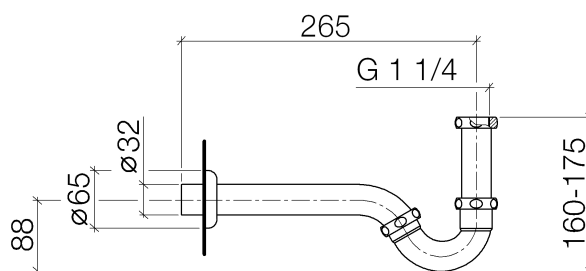

Product specifications

- rosette Ø 65 mm

Surfaces

- chrome 10050970-00
- platinum matt 10050970-06

Exploded assembly drawing

Order quantity

No.	Article number	Name	Installation quantity
1	09140501890	seal	2
2	092823011ff	pipe	1
3	092330021ff	nut	3
4	09142000690	seal	1
5	09140502790	seal	1
6	092823029ff	pipe	1
7	092823013ff	pipe	1
8	092701013ff	rosette	1