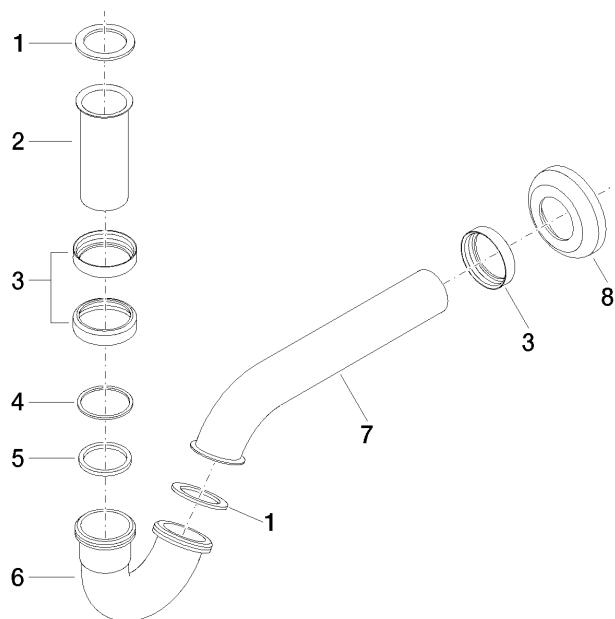

Product specifications

- rosette Ø 65 mm

Surfaces

- chrome 10050970-00
- platinum matt 10050970-06

Exploded assembly drawing

Order quantity

No.	Article number	Name	Installation quantity
1	09140501890	seal	2
2	092823011ff	pipe	1
3	092330021ff	nut	3
4	09142000690	seal	1
5	09140502790	seal	1
6	092823029ff	pipe	1
7	092823013ff	pipe	1
8	092701013ff	rosette	1