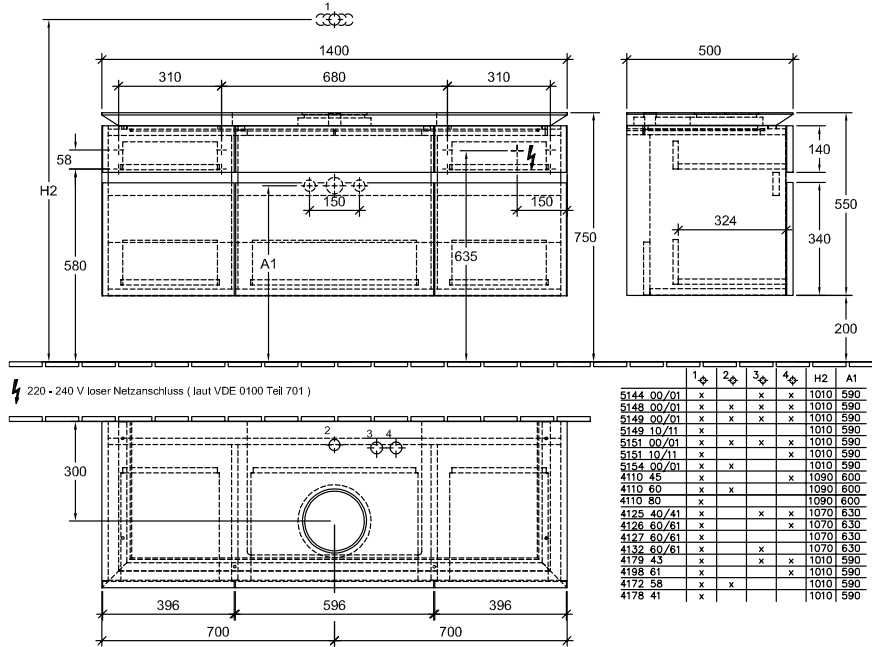

TECHNICAL DRAWINGS

B24600

⚡ 220 - 240 V loser Netzanschluss (laut VDE 0100 Teil 701)