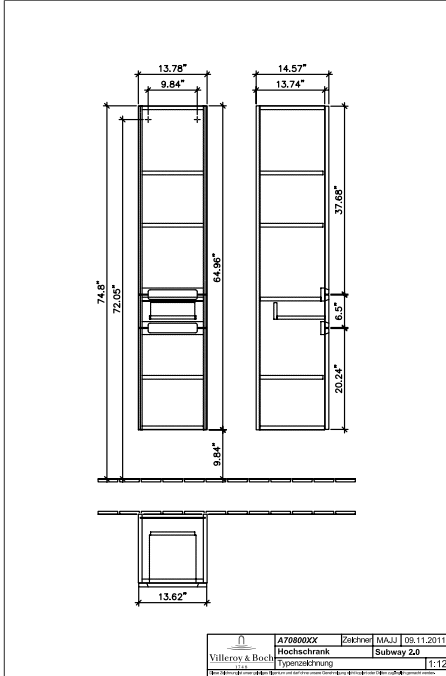

TECHNICAL DRAWINGS

A70810