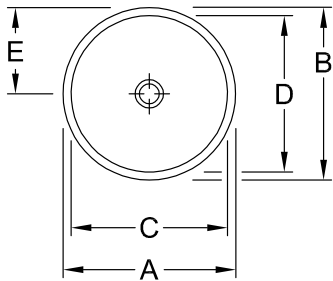

WASHBASIN, SURFACE-MOUNTED WASHBASIN, WASHBASINS, SURFACE-MOUNTED WASHBASINS LOOP & FRIENDS

PRODUCT INFORMATION

1 . POSITION

Model	411800
Width	380 mm
Weight	6,5 kg
Description	Sanitary porcelain Also available in CeramicPlus incl. template, incl. valve with ceramic valve cover. Can be closed using standard turn-knob outlet valve, incl. extended ball rod for pop-up waste
Tap fitting / Tap hole remark	for wall-mounted washbasin mixers or tall pillar tap fittings, without tap hole area
Overflow remark	with overflow
Material	Sanitary porcelain
Specification texts	Loop & Friends; Semi-surface mounted washbasin; Sanitary porcelain; Size: Diameter: 380 mm; Round; for wall-mounted washbasin mixers or tall pillar tap fittings, without tap hole area; with overflow; incl. template, incl. valve with ceramic valve cover. Can be closed using standard turn-knob outlet valve, incl. extended ball rod for pop-up waste

TECHNICAL DRAWINGS

411800

	A	B	C	D	E	F	G	H	L
4114 00/01	430	430	390	390	215	690	120	347±1	570
4118 00/01	380	380	340	340	190	700	110	307±1	580