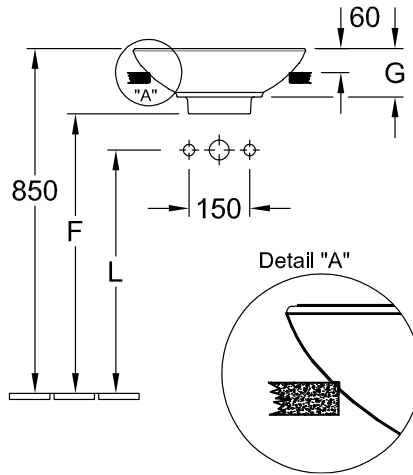

WASHBASIN, SURFACE-MOUNTED WASHBASIN, WASHBASINS, SURFACE-MOUNTED WASHBASINS LOOP & FRIENDS

PRODUCT INFORMATION

1 . POSITION

Model	411800
Width	380 mm
Weight	6,5 kg
Description	Sanitary porcelain Also available in CeramicPlus incl. template, incl. valve with ceramic valve cover. Can be closed using standard turn-knob outlet valve, incl. extended ball rod for pop-up waste
Tap fitting / Tap hole remark	for wall-mounted washbasin mixers or tall pillar tap fittings, without tap hole area
Overflow remark	with overflow
Material	Sanitary porcelain
Specification texts	Loop & Friends; Semi-surface mounted washbasin; Sanitary porcelain; Size: Diameter: 380 mm; Round; for wall-mounted washbasin mixers or tall pillar tap fittings, without tap hole area; with overflow; incl. template, incl. valve with ceramic valve cover. Can be closed using standard turn-knob outlet valve, incl. extended ball rod for pop-up waste

TECHNICAL DRAWINGS

411800

	A	B	C	D	E	F	G	H	L
4114 00/01	430	430	390	390	215	690	120	347±1	570
4118 00/01	380	380	340	340	190	700	110	307±1	580