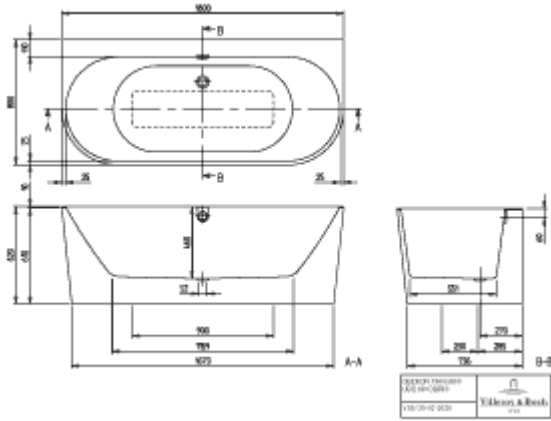

OBERON 2.0 WALL-FACING WALL-FACING

PRODUCT INFORMATION

Article title	Villeroy & Boch Oberon 2.0 Wall-facing Duo, 1800 x 800 mm, Stone White
Article number	UBQ180OBR9CD00V-RW
Assembly / Assembly type	wall-mounted
Scope of delivery	1 x back-to-wall bath , 1 x extended outlet and overflow (chrome-plated and white)
Length in mm	1800
Width in mm	800
Height in mm	620
Interior depth	460
Collection	Oberon 2.0
Product designation	Wall-facing
Material	Quaryl®
Other material	<ul style="list-style-type: none"> • Waste/overflow combination: Plastic • Plastic Outlet cover: Plastic • Plastic
Other surfaces	Waste/overflow combination: glossy, glossy, Outlet cover: glossy glossy
With overflow	Yes
Number of people	2
Shape	Wall-facing
Colour designation	Stone White
Other colour designations	Waste/overflow combination: Chrome, White Alpin, Outlet cover: Chrome White Alpin
With slip resistance	No
Outlet / outlet	central outlet
Interior form	oval
SilentFlow	No

TECHNICAL DRAWINGS

UBQ180OBR9CD00V-RW

UBQ180OBR9CD00V-RW