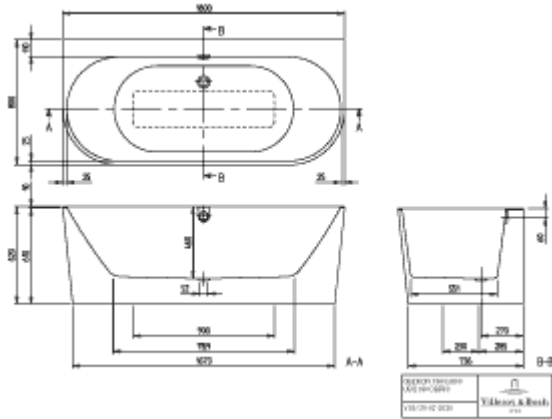

OBERON 2.0 WALL-FACING WALL-FACING

PRODUCT INFORMATION

Article title	Villeroy & Boch Oberon 2.0 Wall-facing Duo, 1800 x 800 mm, White Alpin
Article number	UBQ180OBR9CD00V-01
Assembly / Assembly type	wall-mounted
Scope of delivery	1 x back-to-wall bath , 1 x extended outlet and overflow (chrome-plated and white)
Length in mm	1800
Width in mm	800
Height in mm	620
Interior depth	460
Collection	Oberon 2.0
Product designation	Wall-facing
Material	Quaryl®
Other material	<ul style="list-style-type: none"> • Waste/overflow combination: Plastic • Plastic Outlet cover: Plastic • Plastic
Other surfaces	Waste/overflow combination: glossy, glossy, Outlet cover: glossy glossy
With overflow	Yes
Number of people	2
Shape	Wall-facing
Colour designation	White Alpin
Other colour designations	Waste/overflow combination: Chrome, White Alpin, Outlet cover: Chrome White Alpin
With slip resistance	No
Outlet / outlet	central outlet
Interior form	oval
SilentFlow	No

TECHNICAL DRAWINGS

UBQ180OBR9CD00V-01

UBQ180OBR9CD00V-01