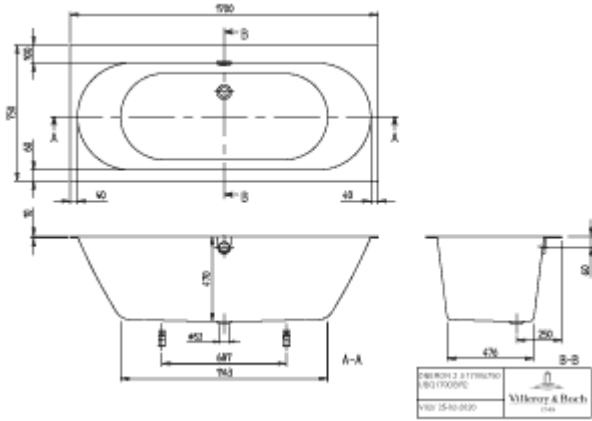

OBERON 2.0 RECTANGULAR BATH RECTANGLE

PRODUCT INFORMATION

Article title	Villeroy & Boch Oberon 2.0 Rectangular bath Duo, 1700 x 750 mm, Stone White
Article number	UBQ170OBR2DV-RW
Assembly / Assembly type	Installation
Scope of delivery	1 x rectangular bath , 1 x extended outlet and overflow (chrome-plated and white) 2 x bath support frame (self-adhesive), adjustable from 130 - 180 mm
Length in mm	1700
Width in mm	750
Height in mm	485
Interior depth	470
Collection	Oberon 2.0
Product designation	Rectangular bath
Material	Quaryl®
Other material	<ul style="list-style-type: none"> • Waste/overflow combination: Plastic • Plastic Outlet cover: Plastic • Plastic
Other surfaces	Waste/overflow combination: matt, matt, Outlet cover: glossy glossy
With overflow	Yes
Number of people	2
Shape	Rectangle
Colour designation	Stone White
Other colour designations	Waste/overflow combination: Black Matt, Stone White, Outlet cover: Chrome White Alpin
With slip resistance	No
Outlet / outlet	central outlet
Interior form	oval
SilentFlow	No

TECHNICAL DRAWINGS

UBQ1700BR2DV-RW

UBQ1700BR2DV-RW