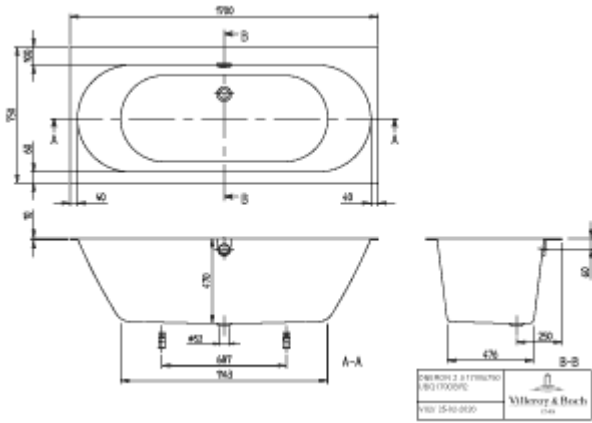

OBERON 2.0 RECTANGULAR BATH RECTANGLE

PRODUCT INFORMATION

Article title	Villeroy & Boch Oberon 2.0 Rectangular bath Duo, 1700 x 750 mm, White Alpin
Article number	UBQ170OBR2DV-01
Assembly / Assembly type	built-in installation
Scope of delivery	1 x rectangular bath , 1 x extended outlet and overflow (chrome-plated and white) 2 x bath support frame (self-adhesive), adjustable from 130 - 180 mm
Length in mm	1700
Width in mm	750
Height in mm	485
Interior depth	470
Collection	Oberon 2.0
Product designation	Rectangular bath
Material	Quaryl®
Other material	<ul style="list-style-type: none"> • Waste/overflow combination: Plastic • Plastic Outlet cover: Plastic • Plastic
Other surfaces	Waste/overflow combination: glossy, glossy, Outlet cover: glossy glossy
With overflow	Yes
Number of people	2
Shape	Rectangle
Colour designation	White Alpin
Other colour designations	Waste/overflow combination: Chrome, White Alpin, Outlet cover: Chrome White Alpin
With slip resistance	No
Outlet / outlet	central outlet
Interior form	oval
SilentFlow	No

TECHNICAL DRAWINGS

UBQ1700BR2DV-01

UBQ1700BR2DV-01