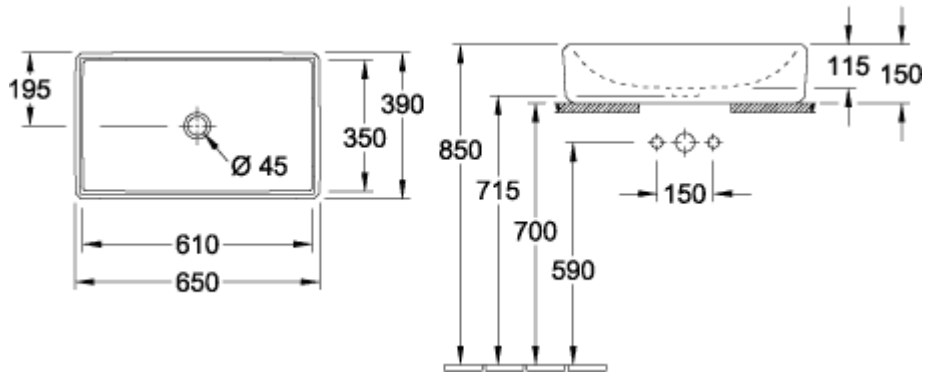

ANTHEUS SURFACE-MOUNTED WASHBASIN RECTANGLE

PRODUCT INFORMATION

Article title	Villeroy & Boch Antheus Surface-mounted washbasin, 645 x 390 x 150 mm, Stone White CeramicPlus, without overflow, unpolished
Article number	4A1065RW
Assembly / Assembly type	Surface-mounted
Scope of delivery	1 x surface-mounted washbasin , 1 x fastening set 1 x cut-out template
Depth in mm	390
Width in mm	645
Height in mm	150
Interior depth	115
Collection	Antheus
Product designation	Surface-mounted washbasin
Suitable for	Wall-mounted tap fittings, Matching Villeroy&Boch furniture Tap fitting with raised base
Material	TitanCeram
surface	matt
With overflow	No
Shape	Rectangle
Colour designation	Stone White
Antibacterial surface (with AntiBac)	No
Easy surface cleaning (CeramicPlus)	Yes
Underside of washbasin	unpolished
Number of bowls	1

TECHNICAL DRAWINGS

4A1065RW

4A1065RW